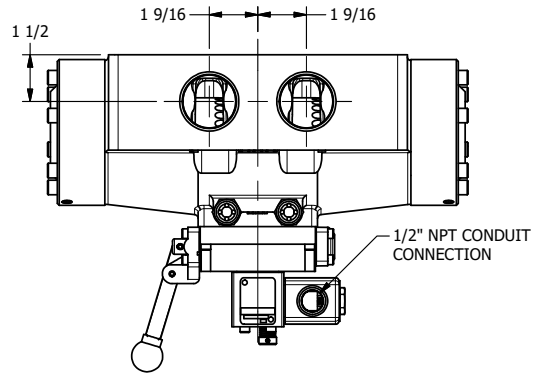

4

3

2

1

AAA
PRODUCTS
INTERNATIONAL

**AAA PRODUCTS
INTERNATIONAL**
7114 Harry Hines Blvd
Dallas, TX 75235

**1-1/2" SIDE PORT, SNGL SOL, 2 POS,
SPR RTRN, SOL SHFT, LEVER ASSIST,
CLASSIC SOL, N-LCKNG OVRD**

DRAWING NO.:
DIM_SAH120N