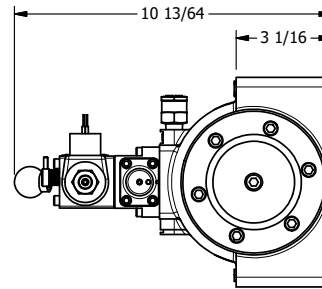

4

3

2

1

AAA
PRODUCTS
INTERNATIONAL

**AAA PRODUCTS
INTERNATIONAL**
7114 Harry Hines Blvd
Dallas, TX 75235

**1-1/2" SIDE PORT, SNGL SOL, 2 POS,
SPR RTRN, SOL SHFT, LEVER ASSIST,
CLASSIC SOL, N-LCKNG OVRD**

DRAWING NO.:
DIM_SAH120N