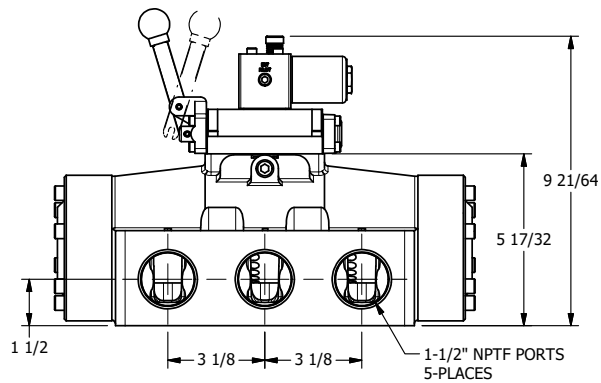

4

3

2

1

AAA
PRODUCTS
INTERNATIONAL

**AAA PRODUCTS
INTERNATIONAL**
7114 Harry Hines Blvd
Dallas, TX 75235

**1-1/2" SIDE PORT, SNGL SOL, 2 POS,
SPR RTRN, SOL SHFT, LEVER ASSIST,
CLASSIC SOL, N-LCKNG OVRD**

DRAWING NO.:
DIM_SAH120N