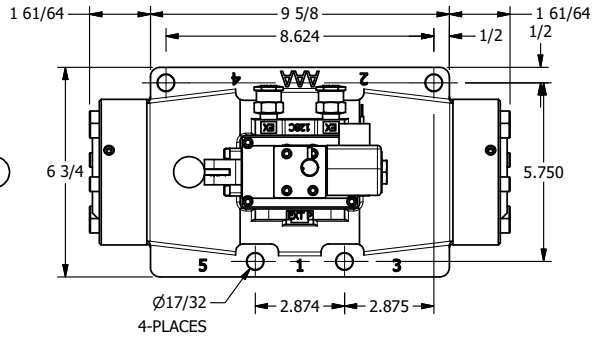

4

3

2

1

AAA
PRODUCTS
INTERNATIONAL

**AAA PRODUCTS
INTERNATIONAL**
7114 Harry Hines Blvd
Dallas, TX 75235

**1-1/2" SIDE PORT, SNGL SOL, 2 POS,
SPR RTRN, SOL SHFT, LEVER ASSIST,
CLASSIC SOL, N-LCKNG OVRD**

DRAWING NO.:
DIM_SAH120N