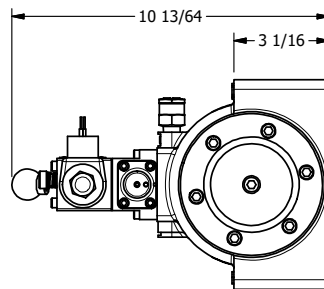

4

3

2

1

AAA
PRODUCTS
INTERNATIONAL

**AAA PRODUCTS
INTERNATIONAL**
7114 Harry Hines Blvd
Dallas, TX 75235

TITLE: 1/2" SIDE PORT, SNGL SOL, 2 POS,
SPR RTN, LVR AST, CLASSIC,
LCKNG OVRD, DUST EXCLDR

DRAWING NO.:
DIM_SAH120L