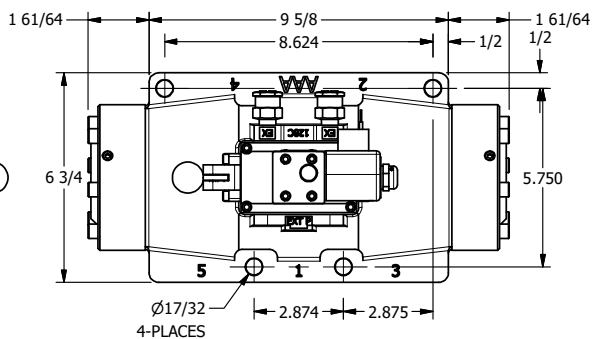

4

3

2

1

AAA
PRODUCTS
INTERNATIONAL

**AAA PRODUCTS
INTERNATIONAL**
7114 Harry Hines Blvd
Dallas, TX 75235

TITLE: 1/2" SIDE PORT, SNGL SOL, 2 POS,
SPR RTN, LVR AST, CLASSIC,
LCKNG OVRD, DUST EXCLDR

DRAWING NO.:
DIM_SAH120L