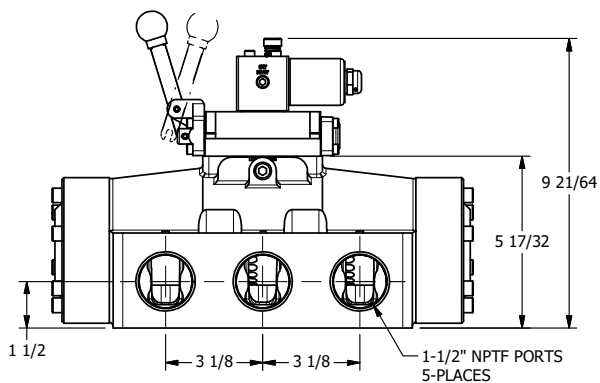

4

3

2

1

AAA
PRODUCTS
INTERNATIONAL

**AAA PRODUCTS
INTERNATIONAL**
7114 Harry Hines Blvd
Dallas, TX 75235

TITLE: 1/2" SIDE PORT, SNGL SOL, 2 POS,
SPR RTN, LVR AST, CLASSIC,
LCKNG OVRD, DUST EXCLDR

DRAWING NO.:
DIM_SAH120L