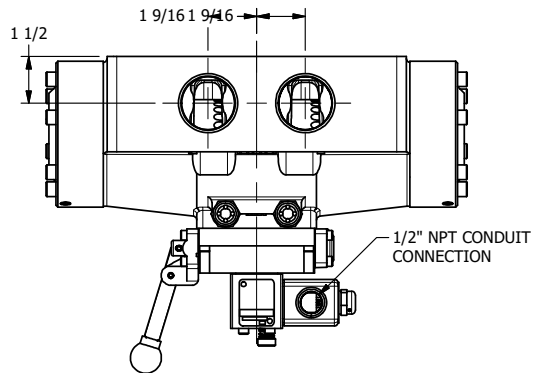

4

3

2

1

AAA
PRODUCTS
INTERNATIONAL

**AAA PRODUCTS
INTERNATIONAL**
7114 Harry Hines Blvd
Dallas, TX 75235

TITLE: 1/2" SIDE PORT, SNGL SOL, 2 POS,
SPR RTN, LVR AST, CLASSIC,
LCKNG OVRD, DUST EXCLDR

DRAWING NO.:
DIM_SAH120L