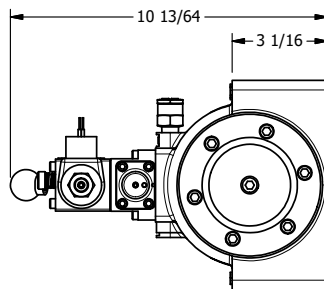

4

3

2

1

**AAA**  
PRODUCTS  
INTERNATIONAL

**AAA PRODUCTS  
INTERNATIONAL**  
7114 Harry Hines Blvd  
Dallas, TX 75235

**1-1/2" SIDE PORT, SNGL SOL, 2 POS,  
SPR RTRN, SOL SHFT, LEVER ASSIST,  
CLASSIC SOL, LCKNG OVRD**

DRAWING NO.:  
**DIM\_SAH120**

THE INFORMATION CONTAINED WITHIN THIS DOCUMENT IS PROPRIETARY TO AAA PRODUCTS AND MAY NOT BE DISCLOSED WITHOUT PRIOR WRITTEN CONSENT

4

3

2

1

B

B