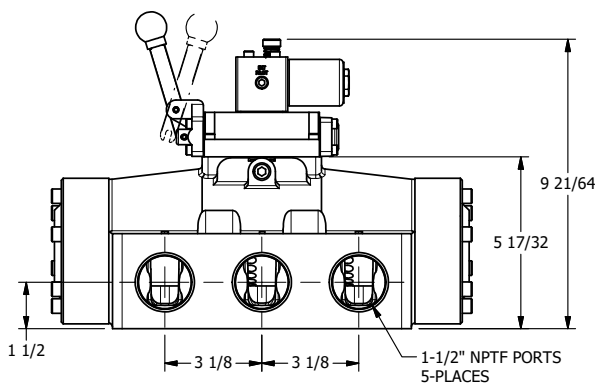

4

3

2

1

**AAA**  
PRODUCTS  
INTERNATIONAL

**AAA PRODUCTS  
INTERNATIONAL**  
7114 Harry Hines Blvd  
Dallas, TX 75235

**1-1/2" SIDE PORT, SNGL SOL, 2 POS,  
SPR RTRN, SOL SHFT, LEVER ASSIST,  
CLASSIC SOL, LCKNG OVRD**

DRAWING NO.:  
**DIM\_SAH120**

THE INFORMATION CONTAINED WITHIN THIS DOCUMENT IS PROPRIETARY TO AAA PRODUCTS AND MAY NOT BE DISCLOSED WITHOUT PRIOR WRITTEN CONSENT

4

3

2

1

B

B