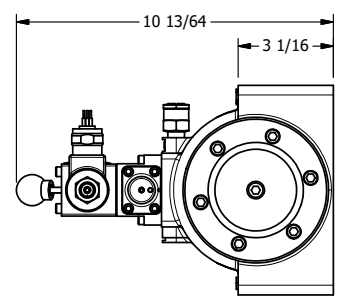

4

3

2

1

AAA
PRODUCTS
INTERNATIONAL

AAA PRODUCTS INTERNATIONAL
7114 Harry Hines Blvd
Dallas, TX 75235

TITLE 1-1/2" SIDE PORT, SNGL SOL, 2 POS,
SPR RTRN, SOL SHFT, LEVER ASSIST,
MOLD-OVER, EXT PILOT

DRAWING NO.:
DIM_SAH12MZ