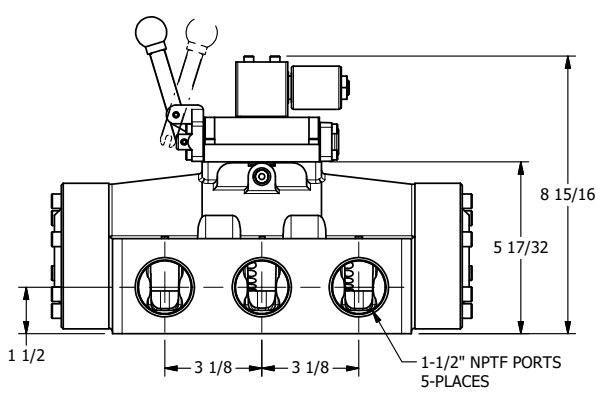

4

3

2

1

AAA
PRODUCTS
INTERNATIONAL

AAA PRODUCTS INTERNATIONAL
7114 Harry Hines Blvd
Dallas, TX 75235

TITLE 1-1/2" SIDE PORT, SNGL SOL, 2 POS,
SPR RTRN, SOL SHFT, LEVER ASSIST,
MOLD-OVER, EXT PILOT

DRAWING NO.:
DIM_SAH12MZ