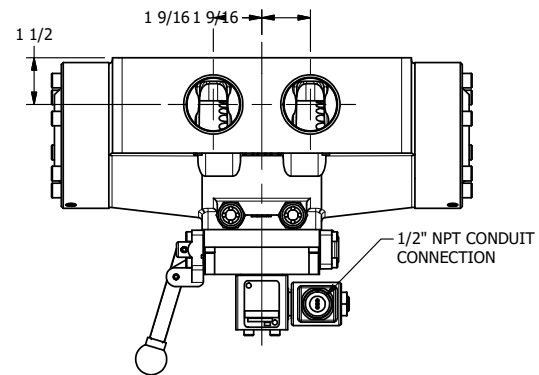

4

3

2

1

AAA
PRODUCTS
INTERNATIONAL

AAA PRODUCTS INTERNATIONAL
7114 Harry Hines Blvd
Dallas, TX 75235

TITLE 1-1/2" SIDE PORT, SNGL SOL, 2 POS,
SPR RTRN, SOL SHFT, LEVER ASSIST,
MOLD-OVER, EXT PILOT

DRAWING NO.:
DIM_SAH12MZ