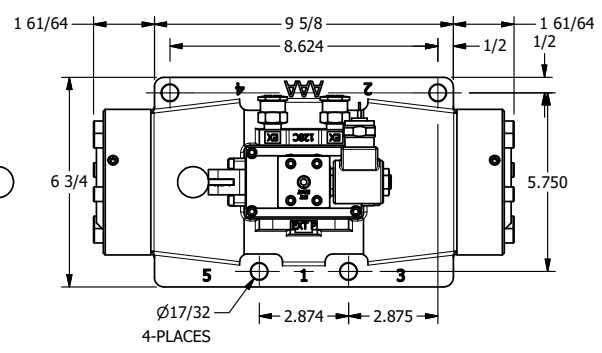

4

3

2

1

AAA
PRODUCTS
INTERNATIONAL

AAA PRODUCTS INTERNATIONAL
7114 Harry Hines Blvd
Dallas, TX 75235

TITLE 1-1/2" SIDE PORT, SNGL SOL, 2 POS,
SPR RTRN, SOL SHFT, LEVER ASSIST,
MOLD-OVER, EXT PILOT

DRAWING NO.:
DIM_SAH12MZ