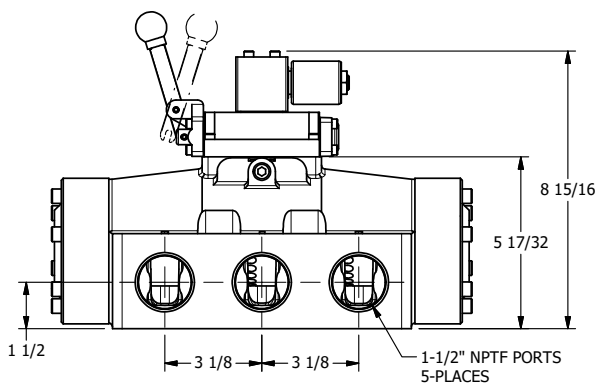

4

3

2

1

AAA
PRODUCTS
INTERNATIONAL

**AAA PRODUCTS
INTERNATIONAL**
7114 Harry Hines Blvd
Dallas, TX 75235

**1-1/2" SIDE PORT, SNGL SOL, 2 POS,
SPR RTRN, SOL SHFT, LEVER ASSIST,
MOLD-OVER, TAPPED VENT**

DRAWING NO.:
DIM_SAH12MT