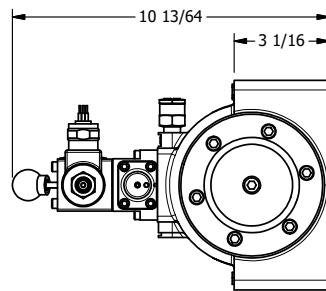

4

3

2

1

AAA
PRODUCTS
INTERNATIONAL

**AAA PRODUCTS
INTERNATIONAL**
7114 Harry Hines Blvd
Dallas, TX 75235

**1-1/2" SIDE PORT, SNGL SOL, 2 POS,
SPR RTRN, SOL SHFT, LEVER ASSIST,
MOLD-OVER, TAPPED VENT**

DRAWING NO.:
DIM_SAH12MT