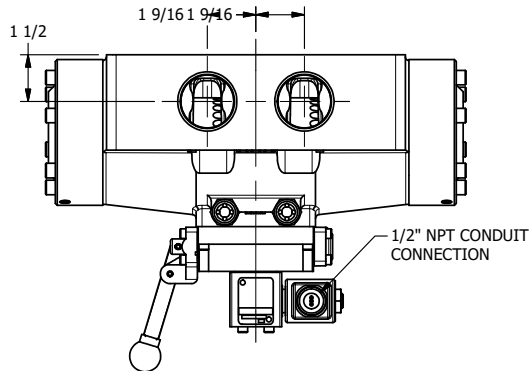

4

3

2

1

AAA
PRODUCTS
INTERNATIONAL

**AAA PRODUCTS
INTERNATIONAL**
7114 Harry Hines Blvd
Dallas, TX 75235

**1-1/2" SIDE PORT, SNGL SOL, 2 POS,
SPR RTRN, SOL SHFT, LEVER ASSIST,
MOLD-OVER, TAPPED VENT**

DRAWING NO.:
DIM_SAH12MT