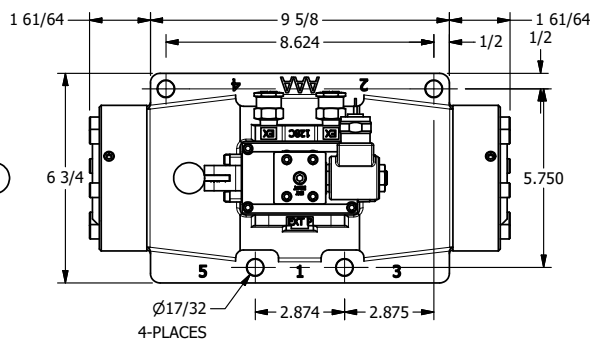

4

3

2

1

AAA
PRODUCTS
INTERNATIONAL

**AAA PRODUCTS
INTERNATIONAL**
7114 Harry Hines Blvd
Dallas, TX 75235

**1-1/2" SIDE PORT, SNGL SOL, 2 POS,
SPR RTRN, SOL SHFT, LEVER ASSIST,
MOLD-OVER, TAPPED VENT**

DRAWING NO.:
DIM_SAH12MT