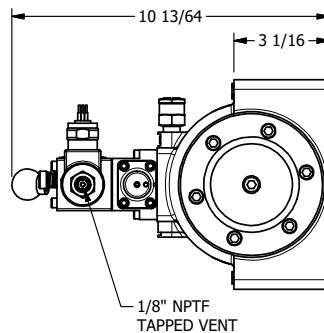

4

3

2

1

AAA
PRODUCTS
INTERNATIONAL

**AAA PRODUCTS
INTERNATIONAL**
7114 Harry Hines Blvd
Dallas, TX 75235

TITLE: 1/2" SIDE PORT, SNGL SOL, 2 POS,
SPR RTN, LVR AST, MOLD-OVR,
LCKNG OVRD, TAPPED VENT

DRAWING NO.:
DIM_SAH12MOT