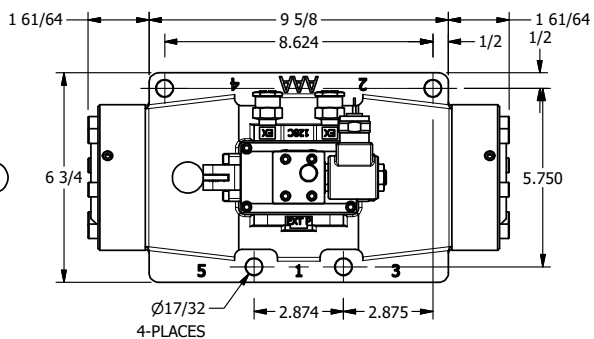

4

3

2

1

AAA
PRODUCTS
INTERNATIONAL

**AAA PRODUCTS
INTERNATIONAL**
7114 Harry Hines Blvd
Dallas, TX 75235

TITLE: 1/2" SIDE PORT, SNGL SOL, 2 POS,
SPR RTN, LVR AST, MOLD-OVR,
LCKNG OVRD, TAPPED VENT

DRAWING NO.:
DIM_SAH12MOT