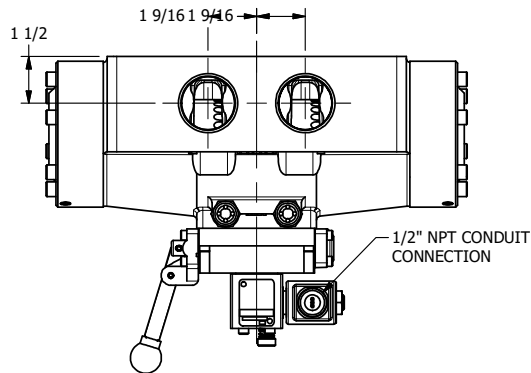

4

3

2

1

AAA
PRODUCTS
INTERNATIONAL

**AAA PRODUCTS
INTERNATIONAL**
7114 Harry Hines Blvd
Dallas, TX 75235

TITLE: 1/2" SIDE PORT, SNGL SOL, 2 POS,
SPR RTN, LVR AST, MOLD-OVR,
LCKNG OVRD, TAPPED VENT

DRAWING NO.:
DIM_SAH12MOT