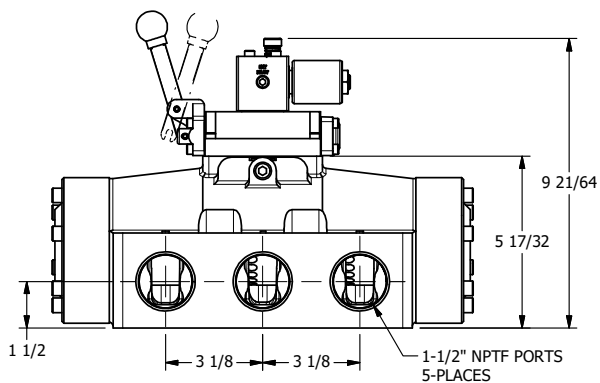

4

3

2

1

AAA
PRODUCTS
INTERNATIONAL

**AAA PRODUCTS
INTERNATIONAL**
7114 Harry Hines Blvd
Dallas, TX 75235

TITLE: 1/2" SIDE PORT, SNGL SOL, 2 POS,
SPR RTN, LVR AST, MOLD-OVR,
LCKNG OVRD, TAPPED VENT

DRAWING NO.:
DIM_SAH12MOT