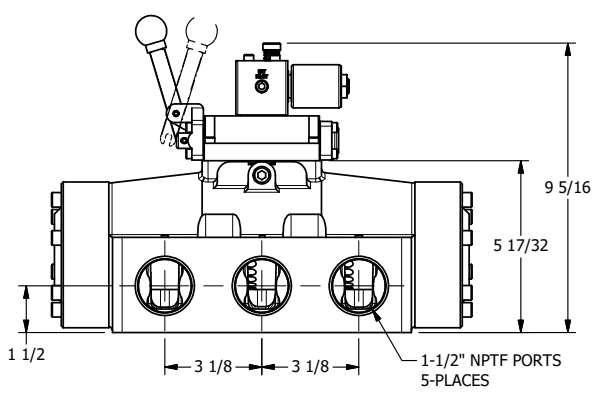

4

3

2

1

AAA
PRODUCTS
INTERNATIONAL

AAA PRODUCTS INTERNATIONAL
7114 Harry Hines Blvd
Dallas, TX 75235

TITLE: 1/2" SIDE PORT, SNGL SOL, 2 POS, SPR RTRN, MOLD-OVER, PUSH OVRD, TPD VENT, LVR AST

DRAWING NO.:
DIM_SAH12MOPT