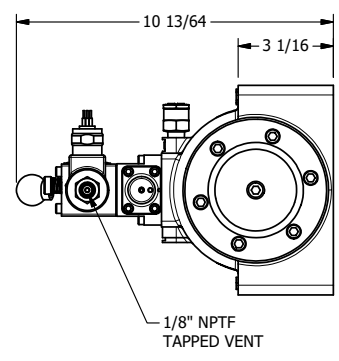

4

3

2

1

AAA
PRODUCTS
INTERNATIONAL

AAA PRODUCTS INTERNATIONAL
7114 Harry Hines Blvd
Dallas, TX 75235

TITLE: 1/2" SIDE PORT, SNGL SOL, 2 POS, SPR RTRN, MOLD-OVER, PUSH OVRD, TPD VENT, LVR AST

DRAWING NO.:
DIM_SAH12MOPT