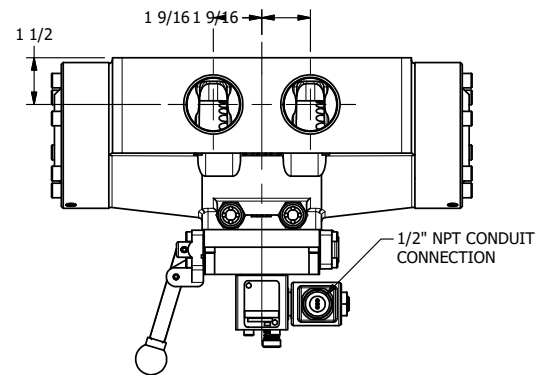

4

3

2

1

AAA
PRODUCTS
INTERNATIONAL

AAA PRODUCTS INTERNATIONAL
7114 Harry Hines Blvd
Dallas, TX 75235

TITLE: 1/2" SIDE PORT, SNGL SOL, 2 POS, SPR RTRN, MOLD-OVER, PUSH OVRD, TPD VENT, LVR AST

DRAWING NO.:
DIM_SAH12MOPT