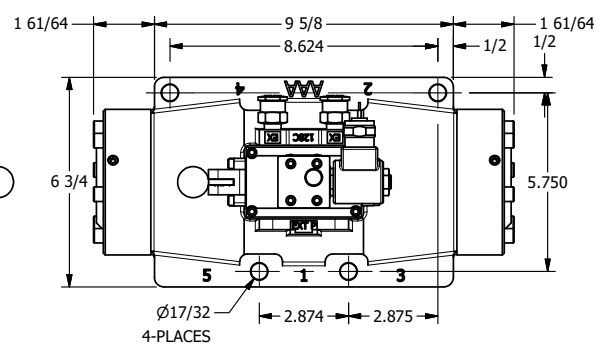

4

3

2

1

AAA
PRODUCTS
INTERNATIONAL

AAA PRODUCTS INTERNATIONAL
7114 Harry Hines Blvd
Dallas, TX 75235

TITLE: 1/2" SIDE PORT, SNGL SOL, 2 POS, SPR RTRN, MOLD-OVER, PUSH OVRD, TPD VENT, LVR AST

DRAWING NO.:
DIM_SAH12MOPT