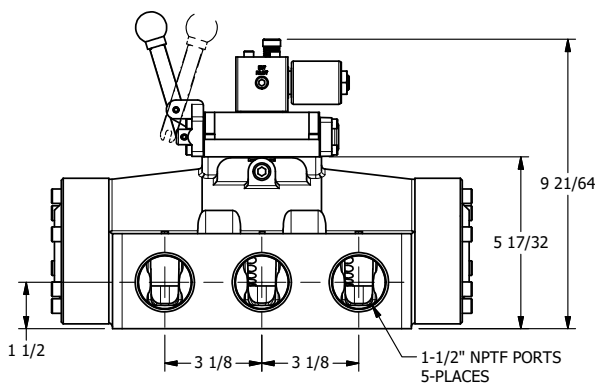

4

3

2

1

AAA
PRODUCTS
INTERNATIONAL

**AAA PRODUCTS
INTERNATIONAL**
7114 Harry Hines Blvd
Dallas, TX 75235

**1-1/2" SIDE PORT, SNGL SOL, 2 POS,
SPR RTRN, SOL SHFT, LEVER ASSIST,
MOLD-OVER, N-LCKNG OVRD**

DRAWING NO.:
DIM_SAH12MONT