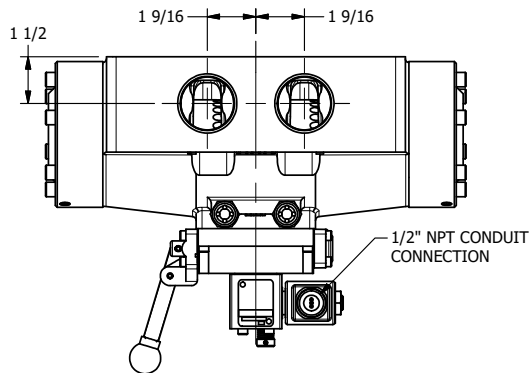

4

3

2

1

AAA
PRODUCTS
INTERNATIONAL

**AAA PRODUCTS
INTERNATIONAL**
7114 Harry Hines Blvd
Dallas, TX 75235

**1-1/2" SIDE PORT, SNGL SOL, 2 POS,
SPR RTRN, SOL SHFT, LEVER ASSIST,
MOLD-OVER, N-LCKNG OVRD**

DRAWING NO.:
DIM_SAH12MONT