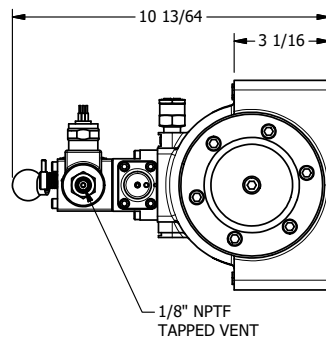

4

3

2

1

AAA
PRODUCTS
INTERNATIONAL

**AAA PRODUCTS
INTERNATIONAL**
7114 Harry Hines Blvd
Dallas, TX 75235

**1-1/2" SIDE PORT, SNGL SOL, 2 POS,
SPR RTRN, SOL SHFT, LEVER ASSIST,
MOLD-OVER, N-LCKNG OVRD**

DRAWING NO.:
DIM_SAH12MONT