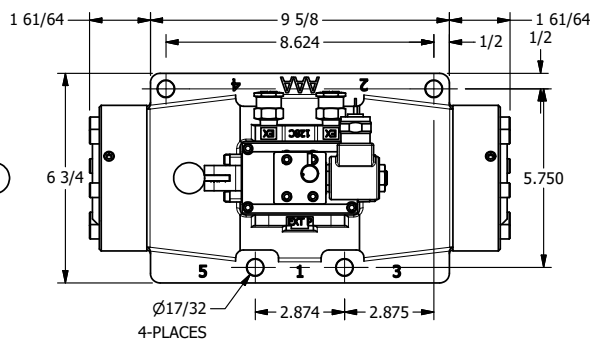

4

3

2

1

AAA
PRODUCTS
INTERNATIONAL

**AAA PRODUCTS
INTERNATIONAL**
7114 Harry Hines Blvd
Dallas, TX 75235

**1-1/2" SIDE PORT, SNGL SOL, 2 POS,
SPR RTRN, SOL SHFT, LEVER ASSIST,
MOLD-OVER, N-LCKNG OVRD**

DRAWING NO.:
DIM_SAH12MONT