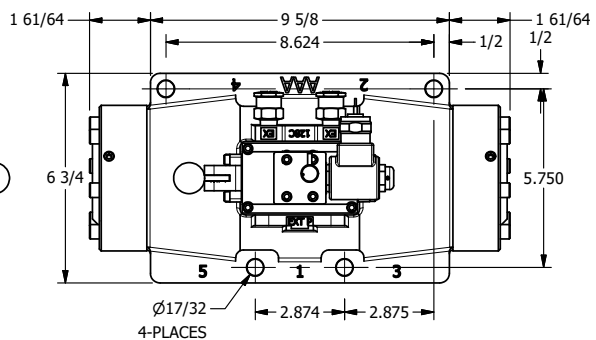

4

3

2

1

AAA
PRODUCTS
INTERNATIONAL

**AAA PRODUCTS
INTERNATIONAL**
7114 Harry Hines Blvd
Dallas, TX 75235

**1-1/2" SIDE PORT, SNGL SOL, 2 POS,
SPR RTRN, MOLD-OVER,
NON-LCK OVRD, EXCLDR, LVR AST**

DRAWING NO.:
DIM_SAH12MONL