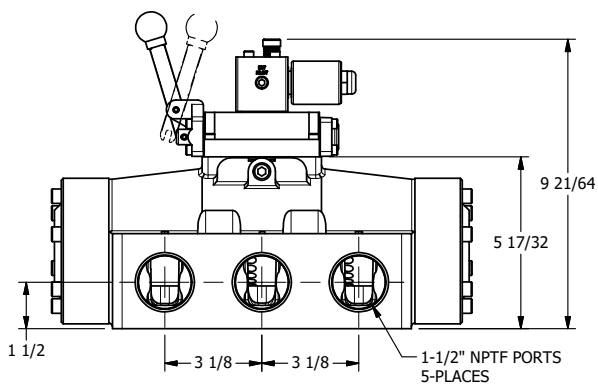

4

3

2

1

AAA
PRODUCTS
INTERNATIONAL

**AAA PRODUCTS
INTERNATIONAL**
7114 Harry Hines Blvd
Dallas, TX 75235

**1-1/2" SIDE PORT, SNGL SOL, 2 POS,
SPR RTRN, MOLD-OVER,
NON-LCK OVRD, EXCLDR, LVR AST**

DRAWING NO.:
DIM_SAH12MONL