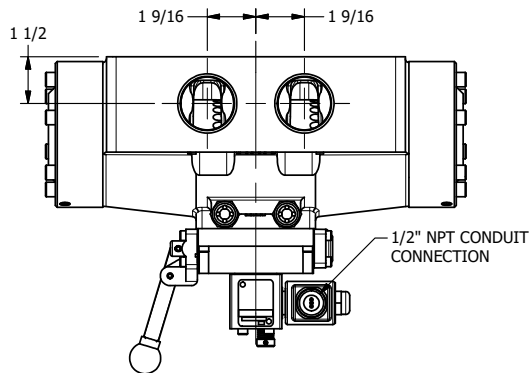

4

3

2

1

AAA
PRODUCTS
INTERNATIONAL

**AAA PRODUCTS
INTERNATIONAL**
7114 Harry Hines Blvd
Dallas, TX 75235

**1-1/2" SIDE PORT, SNGL SOL, 2 POS,
SPR RTRN, MOLD-OVER,
NON-LCK OVRD, EXCLDR, LVR AST**

DRAWING NO.:
DIM_SAH12MONL