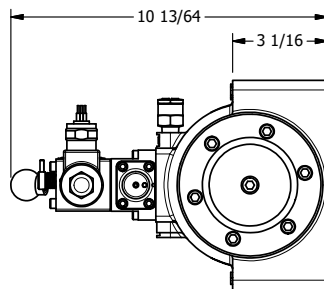

4

3

2

1

AAA
PRODUCTS
INTERNATIONAL

**AAA PRODUCTS
INTERNATIONAL**
7114 Harry Hines Blvd
Dallas, TX 75235

**1-1/2" SIDE PORT, SNGL SOL, 2 POS,
SPR RTRN, MOLD-OVER,
NON-LCK OVRD, EXCLDR, LVR AST**

DRAWING NO.:
DIM_SAH12MONL