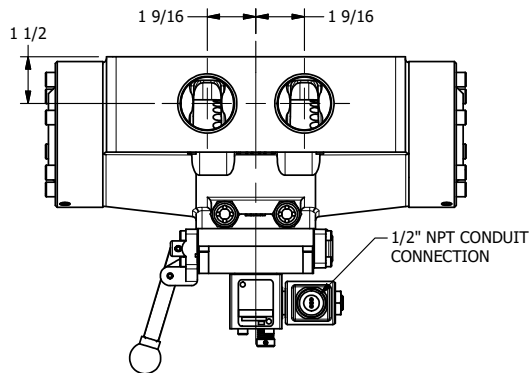

4

3

2

1

AAA
PRODUCTS
INTERNATIONAL

AAA PRODUCTS INTERNATIONAL
7114 Harry Hines Blvd
Dallas, TX 75235

**1-1/2" SIDE PORT, SNGL SOL, 2 POS,
SPR RTRN, SOL SHFT, LEVER ASSIST,
MOLD-OVER, N-LCKNG OVRD**

DRAWING NO.:
DIM_SAH12MON