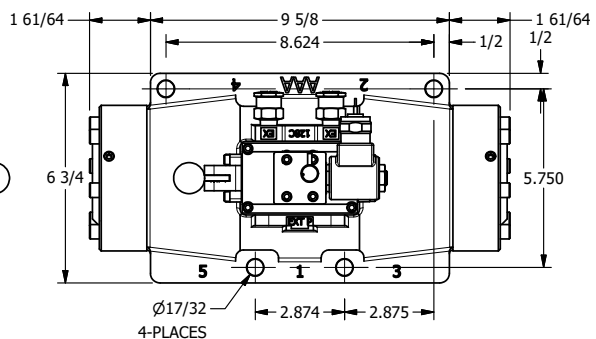

4

3

2

1

AAA
PRODUCTS
INTERNATIONAL

AAA PRODUCTS INTERNATIONAL
7114 Harry Hines Blvd
Dallas, TX 75235

**1-1/2" SIDE PORT, SNGL SOL, 2 POS,
SPR RTRN, SOL SHFT, LEVER ASSIST,
MOLD-OVER, N-LCKNG OVRD**

DRAWING NO.:
DIM_SAH12MON