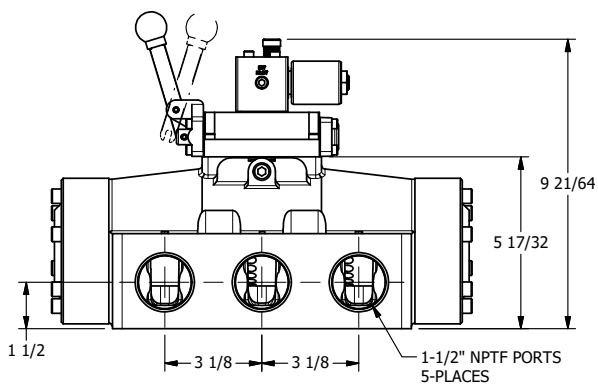

4

3

2

1

AAA
PRODUCTS
INTERNATIONAL

AAA PRODUCTS INTERNATIONAL
7114 Harry Hines Blvd
Dallas, TX 75235

**1-1/2" SIDE PORT, SNGL SOL, 2 POS,
SPR RTRN, SOL SHFT, LEVER ASSIST,
MOLD-OVER, N-LCKNG OVRD**

DRAWING NO.:
DIM_SAH12MON