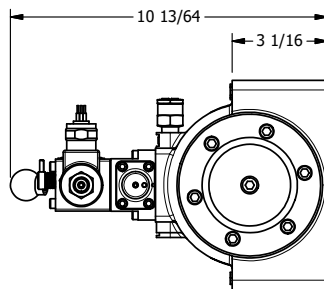

4

3

2

1

AAA
PRODUCTS
INTERNATIONAL

AAA PRODUCTS INTERNATIONAL
7114 Harry Hines Blvd
Dallas, TX 75235

**1-1/2" SIDE PORT, SNGL SOL, 2 POS,
SPR RTRN, SOL SHFT, LEVER ASSIST,
MOLD-OVER, N-LCKNG OVRD**

DRAWING NO.:
DIM_SAH12MON