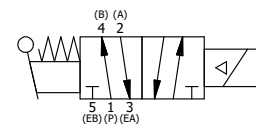

4

3

2

1

AAA
PRODUCTS
INTERNATIONAL

AAA PRODUCTS INTERNATIONAL
7114 Harry Hines Blvd
Dallas, TX 75235

**1-1/2" SIDE PORT, SNGL SOL, 2 POS,
SPR RTRN, SOL SHFT, LEVER ASSIST,
MOLD-OVER, N-LCKNG OVRD**

DRAWING NO.:
DIM_SAH12MON