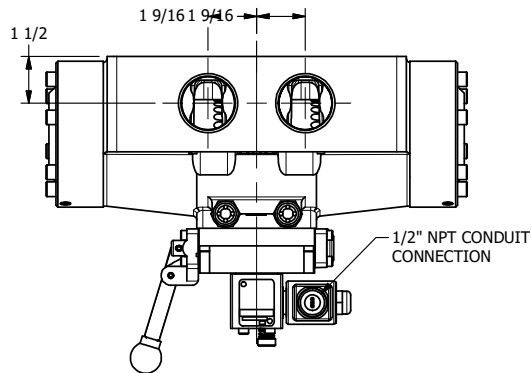

4

3

2

1

**AAA**  
PRODUCTS  
INTERNATIONAL

**AAA PRODUCTS  
INTERNATIONAL**  
7114 Harry Hines Blvd  
Dallas, TX 75235

**TITLE:** 1/2" SIDE PORT, SNGL SOL, 2 POS,  
SPR RTN, LVR AST, MOLD-OVER,  
LCKNG OVRD, DUST EXCLDR

DRAWING NO.:  
**DIM\_SAH12MOL**

THE INFORMATION CONTAINED WITHIN THIS DOCUMENT IS PROPRIETARY TO AAA PRODUCTS AND MAY NOT BE DISCLOSED WITHOUT PRIOR WRITTEN CONSENT

4

3

2

1

B

B