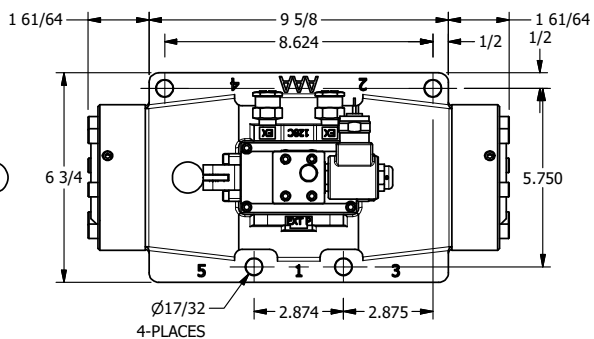

4

3

2

1

**AAA**  
PRODUCTS  
INTERNATIONAL

**AAA PRODUCTS  
INTERNATIONAL**  
7114 Harry Hines Blvd  
Dallas, TX 75235

**TITLE:** 1/2" SIDE PORT, SNGL SOL, 2 POS,  
SPR RTN, LVR AST, MOLD-OVER,  
LCKNG OVRD, DUST EXCLDR

DRAWING NO.:  
**DIM\_SAH12MOL**

THE INFORMATION CONTAINED WITHIN THIS DOCUMENT IS PROPRIETARY TO AAA PRODUCTS AND MAY NOT BE DISCLOSED WITHOUT PRIOR WRITTEN CONSENT

4

3

2

1

B

B