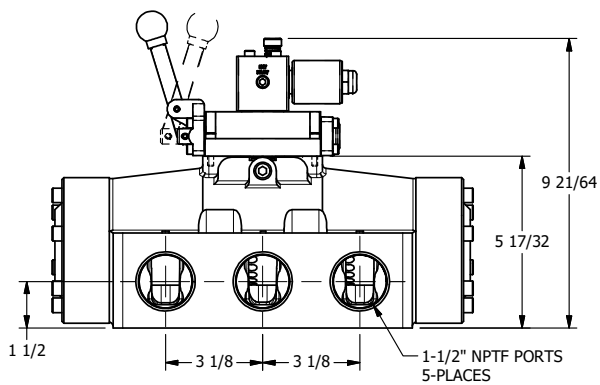

4

3

2

1

**AAA**  
PRODUCTS  
INTERNATIONAL

**AAA PRODUCTS  
INTERNATIONAL**  
7114 Harry Hines Blvd  
Dallas, TX 75235

**TITLE:** 1/2" SIDE PORT, SNGL SOL, 2 POS,  
SPR RTN, LVR AST, MOLD-OVER,  
LCKNG OVRD, DUST EXCLDR

DRAWING NO.:  
**DIM\_SAH12MOL**

THE INFORMATION CONTAINED WITHIN THIS DOCUMENT IS PROPRIETARY TO AAA PRODUCTS AND MAY NOT BE DISCLOSED WITHOUT PRIOR WRITTEN CONSENT

4

3

2

1

B

B