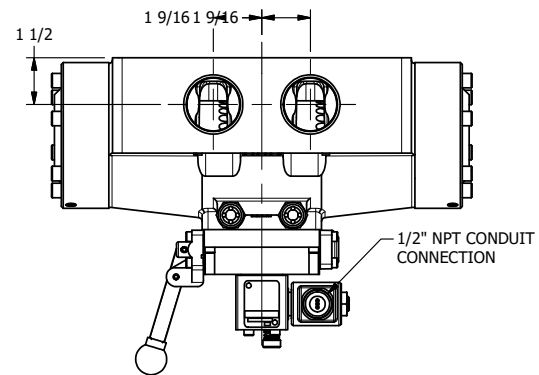

4

3

2

1

AAA
PRODUCTS
INTERNATIONAL

**AAA PRODUCTS
INTERNATIONAL**
7114 Harry Hines Blvd
Dallas, TX 75235

TITLE 1-1/2" SIDE PORT, SNGL SOL, 2 POS,
SPR RTRN, SOL SHFT, LEVER ASSIST,
MOLD-OVER, LCKNG OVRD

DRAWING NO.:
DIM_SAH12MO