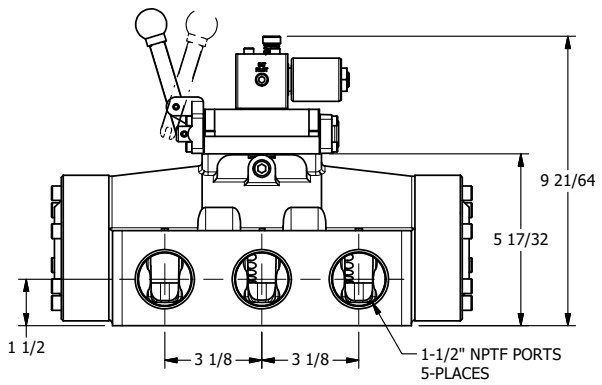

4

3

2

1

AAA
PRODUCTS
INTERNATIONAL

**AAA PRODUCTS
INTERNATIONAL**
7114 Harry Hines Blvd
Dallas, TX 75235

TITLE 1-1/2" SIDE PORT, SNGL SOL, 2 POS,
SPR RTRN, SOL SHFT, LEVER ASSIST,
MOLD-OVER, LCKNG OVRD

DRAWING NO.:
DIM_SAH12MO