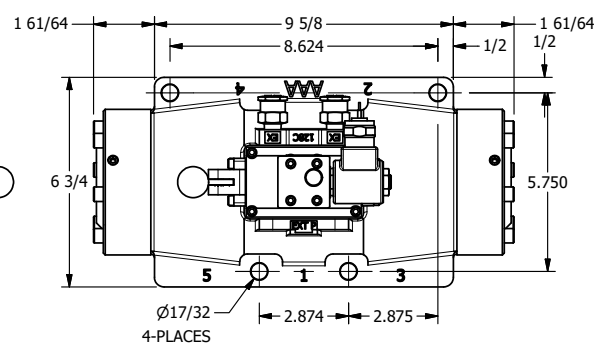

4

3

2

1

AAA
PRODUCTS
INTERNATIONAL

**AAA PRODUCTS
INTERNATIONAL**
7114 Harry Hines Blvd
Dallas, TX 75235

TITLE 1-1/2" SIDE PORT, SNGL SOL, 2 POS,
SPR RTRN, SOL SHFT, LEVER ASSIST,
MOLD-OVER, LCKNG OVRD

DRAWING NO.:
DIM_SAH12MO