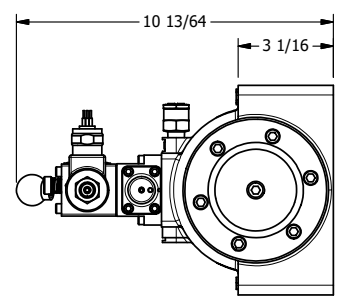

4

3

2

1

AAA
PRODUCTS
INTERNATIONAL

**AAA PRODUCTS
INTERNATIONAL**
7114 Harry Hines Blvd
Dallas, TX 75235

TITLE 1-1/2" SIDE PORT, SNGL SOL, 2 POS,
SPR RTRN, SOL SHFT, LEVER ASSIST,
MOLD-OVER, LCKNG OVRD

DRAWING NO.:
DIM_SAH12MO