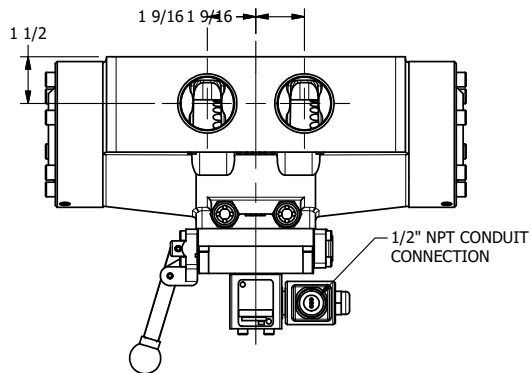

4

3

2

1

AAA
PRODUCTS
INTERNATIONAL

**AAA PRODUCTS
INTERNATIONAL**
7114 Harry Hines Blvd
Dallas, TX 75235

**1-1/2" SIDE PORT, SNGL SOL, 2 POS,
SPR RTRN, SOL SHFT, LEVER ASSIST,
MOLD-OVER, DUST EXCLDR**

DRAWING NO.:
DIM_SAH12ML