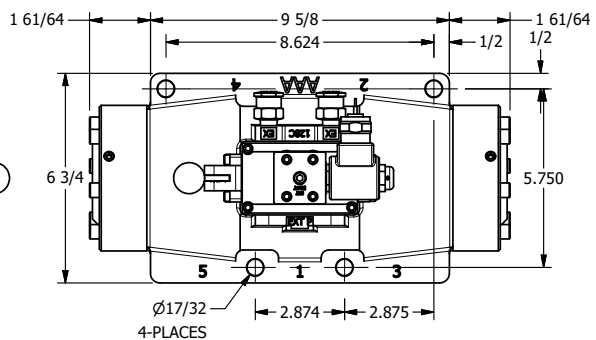

4

3

2

1

AAA
PRODUCTS
INTERNATIONAL

**AAA PRODUCTS
INTERNATIONAL**
7114 Harry Hines Blvd
Dallas, TX 75235

**1-1/2" SIDE PORT, SNGL SOL, 2 POS,
SPR RTRN, SOL SHFT, LEVER ASSIST,
MOLD-OVER, DUST EXCLDR**

DRAWING NO.:
DIM_SAH12ML