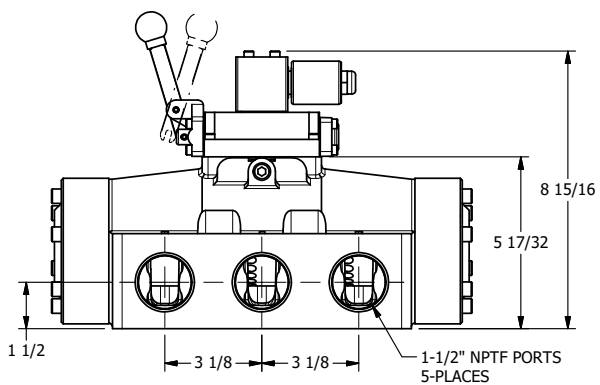

4

3

2

1

AAA
PRODUCTS
INTERNATIONAL

**AAA PRODUCTS
INTERNATIONAL**
7114 Harry Hines Blvd
Dallas, TX 75235

**1-1/2" SIDE PORT, SNGL SOL, 2 POS,
SPR RTRN, SOL SHFT, LEVER ASSIST,
MOLD-OVER, DUST EXCLDR**

DRAWING NO.:
DIM_SAH12ML