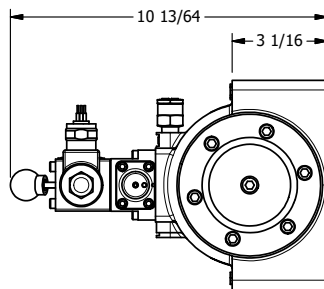

4

3

2

1

AAA
PRODUCTS
INTERNATIONAL

**AAA PRODUCTS
INTERNATIONAL**
7114 Harry Hines Blvd
Dallas, TX 75235

**1-1/2" SIDE PORT, SNGL SOL, 2 POS,
SPR RTRN, SOL SHFT, LEVER ASSIST,
MOLD-OVER, DUST EXCLDR**

DRAWING NO.:
DIM_SAH12ML