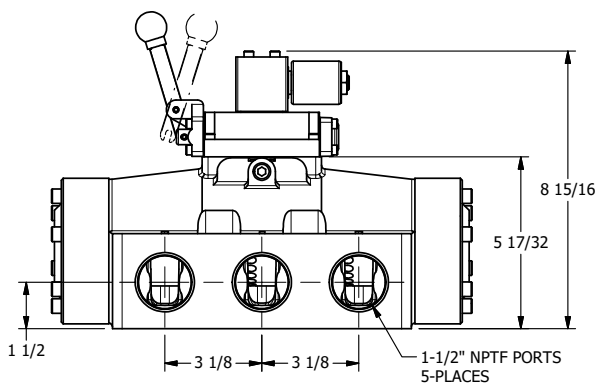

4

3

2

1

**AAA**  
PRODUCTS  
INTERNATIONAL

**AAA PRODUCTS  
INTERNATIONAL**  
7114 Harry Hines Blvd  
Dallas, TX 75235

TITLE: 1-1/2" SIDE PORT, SNGL SOL, 2 POS,  
SPR RTRN, SOL SHFT, LEVER ASSIST,  
MOLD-OVER

DRAWING NO.:  
DIM\_SAH12M

THE INFORMATION CONTAINED WITHIN THIS DOCUMENT IS PROPRIETARY TO AAA PRODUCTS AND MAY NOT BE DISCLOSED WITHOUT PRIOR WRITTEN CONSENT

4

3

2

1