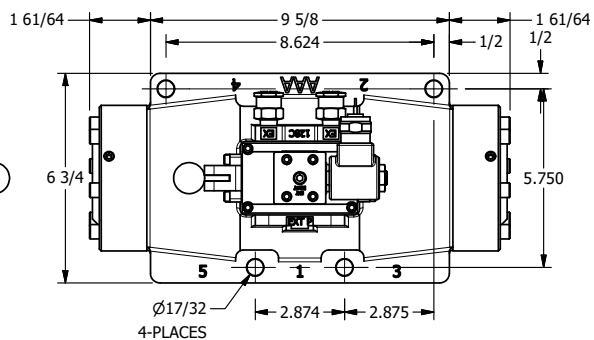

4

3

2

1

**AAA**  
PRODUCTS  
INTERNATIONAL

**AAA PRODUCTS  
INTERNATIONAL**  
7114 Harry Hines Blvd  
Dallas, TX 75235

TITLE: 1-1/2" SIDE PORT, SNGL SOL, 2 POS,  
SPR RTRN, SOL SHFT, LEVER ASSIST,  
MOLD-OVER

DRAWING NO.:  
DIM\_SAH12M

THE INFORMATION CONTAINED WITHIN THIS DOCUMENT IS PROPRIETARY TO AAA PRODUCTS AND MAY NOT BE DISCLOSED WITHOUT PRIOR WRITTEN CONSENT

4

3

2

1