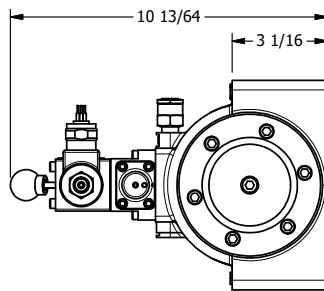

4

3

2

1

**AAA**  
PRODUCTS  
INTERNATIONAL

**AAA PRODUCTS  
INTERNATIONAL**  
7114 Harry Hines Blvd  
Dallas, TX 75235

TITLE: 1-1/2" SIDE PORT, SNGL SOL, 2 POS,  
SPR RTRN, SOL SHFT, LEVER ASSIST,  
MOLD-OVER

DRAWING NO.:  
DIM\_SAH12M

THE INFORMATION CONTAINED WITHIN THIS DOCUMENT IS PROPRIETARY TO AAA PRODUCTS AND MAY NOT BE DISCLOSED WITHOUT PRIOR WRITTEN CONSENT

4

3

2

1