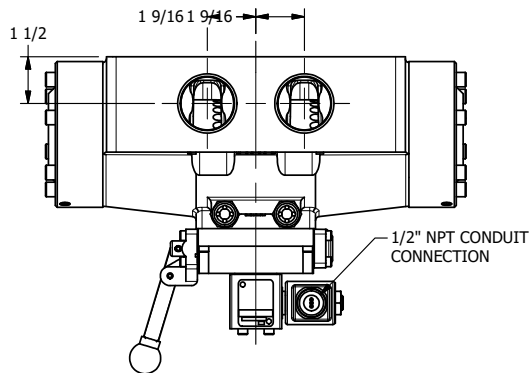

4

3

2

1

**AAA**  
PRODUCTS  
INTERNATIONAL

**AAA PRODUCTS  
INTERNATIONAL**  
7114 Harry Hines Blvd  
Dallas, TX 75235

TITLE: 1-1/2" SIDE PORT, SNGL SOL, 2 POS,  
SPR RTRN, SOL SHFT, LEVER ASSIST,  
MOLD-OVER

DRAWING NO.:  
DIM\_SAH12M

THE INFORMATION CONTAINED WITHIN THIS DOCUMENT IS PROPRIETARY TO AAA PRODUCTS AND MAY NOT BE DISCLOSED WITHOUT PRIOR WRITTEN CONSENT

4

3

2

1