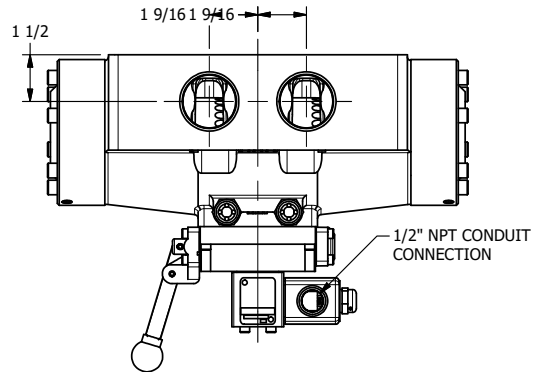

4

3

2

1

AAA
PRODUCTS
INTERNATIONAL

**AAA PRODUCTS
INTERNATIONAL**
7114 Harry Hines Blvd
Dallas, TX 75235

**1-1/2" SIDE PORT, SNGL SOL, 2 POS,
SPR RTRN, SOL SHFT, LEVER ASSIST,
CLASSIC SOL, DUST EXCLDR**

DRAWING NO.:
DIM_SAH12L