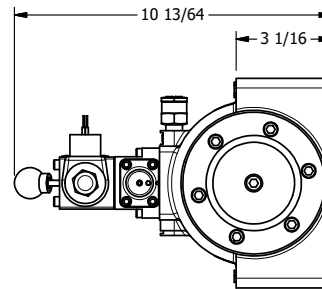

4

3

2

1

AAA
PRODUCTS
INTERNATIONAL

**AAA PRODUCTS
INTERNATIONAL**
7114 Harry Hines Blvd
Dallas, TX 75235

**1-1/2" SIDE PORT, SNGL SOL, 2 POS,
SPR RTRN, SOL SHFT, LEVER ASSIST,
CLASSIC SOL, DUST EXCLDR**

DRAWING NO.:
DIM_SAH12L