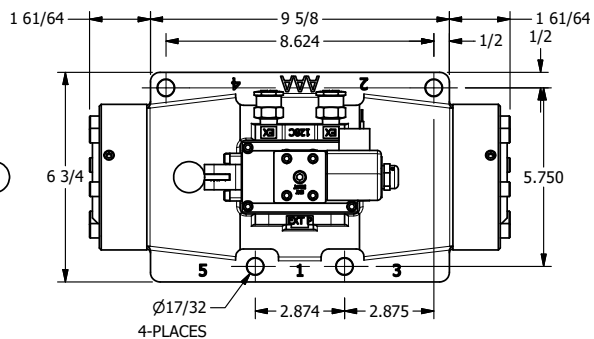

4

3

2

1

AAA
PRODUCTS
INTERNATIONAL

**AAA PRODUCTS
INTERNATIONAL**
7114 Harry Hines Blvd
Dallas, TX 75235

**1-1/2" SIDE PORT, SNGL SOL, 2 POS,
SPR RTRN, SOL SHFT, LEVER ASSIST,
CLASSIC SOL, DUST EXCLDR**

DRAWING NO.:
DIM_SAH12L