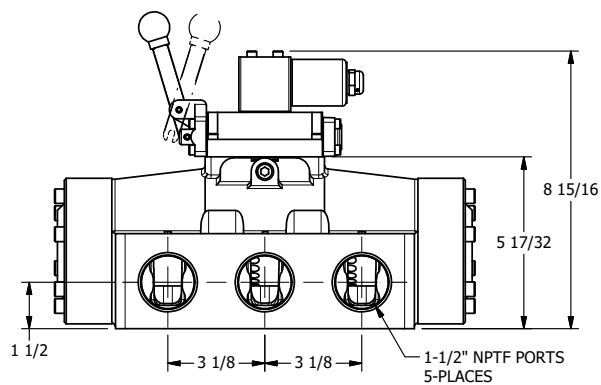

4

3

2

1

AAA
PRODUCTS
INTERNATIONAL

**AAA PRODUCTS
INTERNATIONAL**
7114 Harry Hines Blvd
Dallas, TX 75235

**1-1/2" SIDE PORT, SNGL SOL, 2 POS,
SPR RTRN, SOL SHFT, LEVER ASSIST,
CLASSIC SOL, DUST EXCLDR**

DRAWING NO.:
DIM_SAH12L