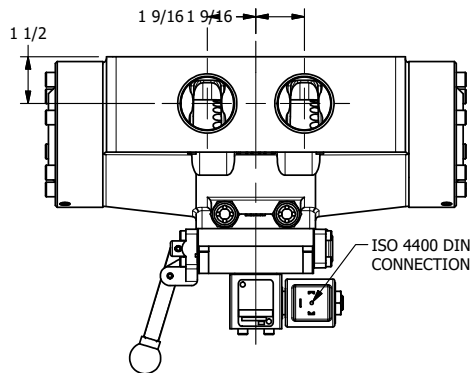

4

3

2

1

AAA
PRODUCTS
INTERNATIONAL

**AAA PRODUCTS
INTERNATIONAL**
7114 Harry Hines Blvd
Dallas, TX 75235

**1-1/2" SIDE PORT, SNGL SOL, 2 POS,
SPR RTRN, SOL SHFT, LEVER ASSIST,
ISO 4400 DIN, EXT PILOT**

DRAWING NO.:
DIM_SAH12EDZ