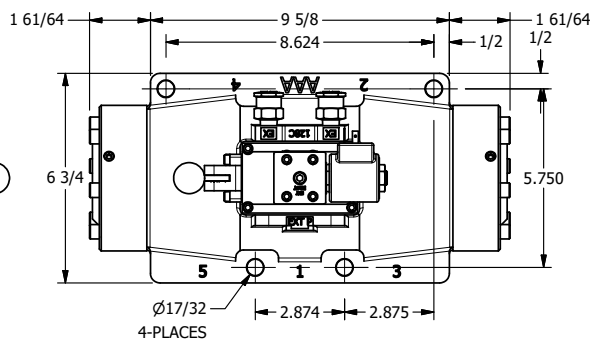

4

3

2

1

AAA
PRODUCTS
INTERNATIONAL

**AAA PRODUCTS
INTERNATIONAL**
7114 Harry Hines Blvd
Dallas, TX 75235

**1-1/2" SIDE PORT, SNGL SOL, 2 POS,
SPR RTRN, SOL SHFT, LEVER ASSIST,
ISO 4400 DIN, EXT PILOT**

DRAWING NO.:
DIM_SAH12EDZ