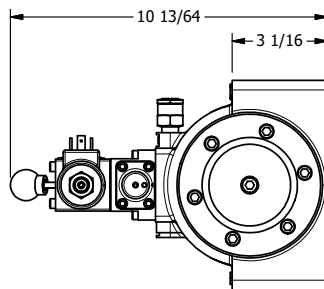

4

3

2

1

AAA
PRODUCTS
INTERNATIONAL

**AAA PRODUCTS
INTERNATIONAL**
7114 Harry Hines Blvd
Dallas, TX 75235

**1-1/2" SIDE PORT, SNGL SOL, 2 POS,
SPR RTRN, SOL SHFT, LEVER ASSIST,
ISO 4400 DIN, EXT PILOT**

DRAWING NO.:
DIM_SAH12EDZ