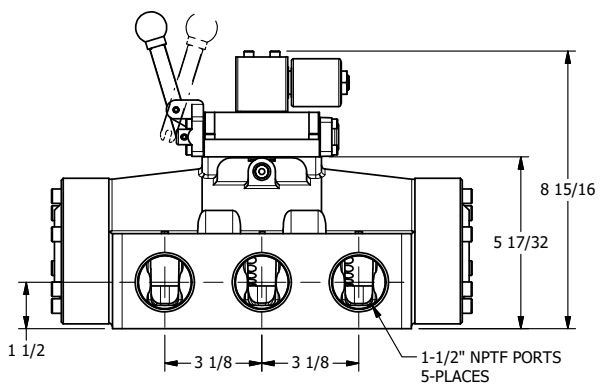

4

3

2

1

AAA
PRODUCTS
INTERNATIONAL

**AAA PRODUCTS
INTERNATIONAL**
7114 Harry Hines Blvd
Dallas, TX 75235

**1-1/2" SIDE PORT, SNGL SOL, 2 POS,
SPR RTRN, SOL SHFT, LEVER ASSIST,
ISO 4400 DIN, EXT PILOT**

DRAWING NO.:
DIM_SAH12EDZ