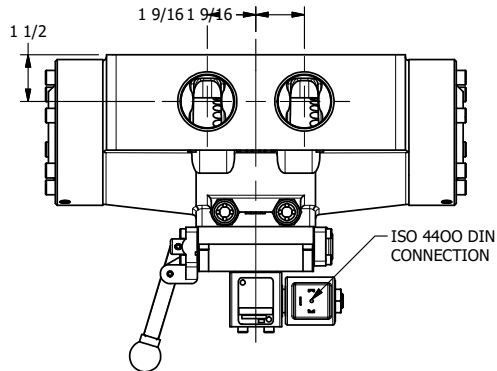

4

3

2

1

**AAA**  
PRODUCTS  
INTERNATIONAL

**AAA PRODUCTS  
INTERNATIONAL**  
7114 Harry Hines Blvd  
Dallas, TX 75235

1-1/2" SIDE PORT, SNGL SOL, 2 POS,  
SPR RTRN, SOL SHFT, LEVER ASSIST,  
ISO 4400 DIN, TAPPED VENT

DRAWING NO.:  
DIM\_SAH12EDT

THE INFORMATION CONTAINED WITHIN THIS DOCUMENT IS PROPRIETARY TO AAA PRODUCTS AND MAY NOT BE DISCLOSED WITHOUT PRIOR WRITTEN CONSENT

4

3

2

1

B

B