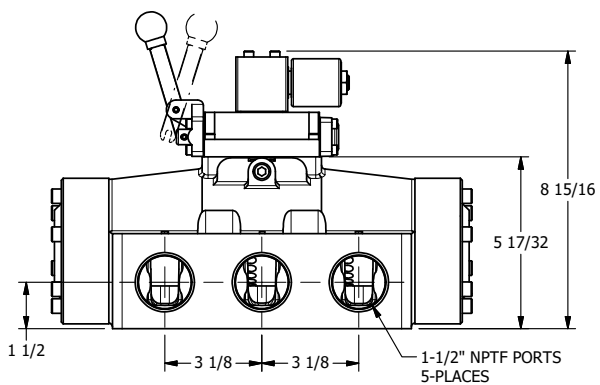

4

3

2

1

**AAA**  
PRODUCTS  
INTERNATIONAL

**AAA PRODUCTS  
INTERNATIONAL**  
7114 Harry Hines Blvd  
Dallas, TX 75235

1-1/2" SIDE PORT, SNGL SOL, 2 POS,  
SPR RTRN, SOL SHFT, LEVER ASSIST,  
ISO 4400 DIN, TAPPED VENT

DRAWING NO.:  
DIM\_SAH12EDT

THE INFORMATION CONTAINED WITHIN THIS DOCUMENT IS PROPRIETARY TO AAA PRODUCTS AND MAY NOT BE DISCLOSED WITHOUT PRIOR WRITTEN CONSENT

4

3

2

1

B

B