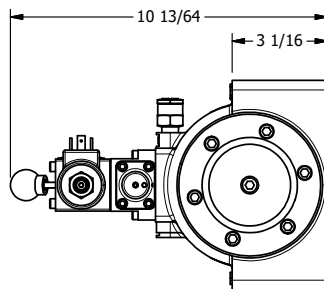

4

3

2

1

**AAA**  
PRODUCTS  
INTERNATIONAL

**AAA PRODUCTS  
INTERNATIONAL**  
7114 Harry Hines Blvd  
Dallas, TX 75235

1-1/2" SIDE PORT, SNGL SOL, 2 POS,  
SPR RTRN, SOL SHFT, LEVER ASSIST,  
ISO 4400 DIN, TAPPED VENT

DRAWING NO.:  
DIM\_SAH12EDT

THE INFORMATION CONTAINED WITHIN THIS DOCUMENT IS PROPRIETARY TO AAA PRODUCTS AND MAY NOT BE DISCLOSED WITHOUT PRIOR WRITTEN CONSENT

4

3

2

1

B

B