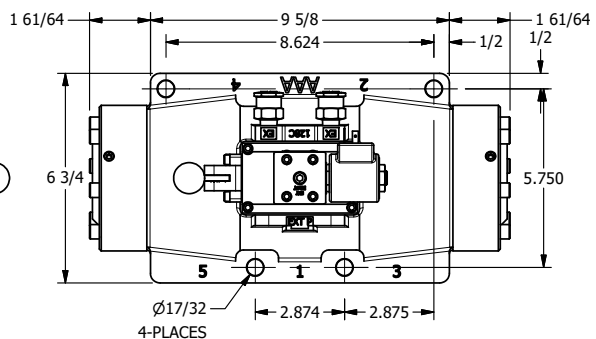

4

3

2

1

**AAA**  
PRODUCTS  
INTERNATIONAL

**AAA PRODUCTS  
INTERNATIONAL**  
7114 Harry Hines Blvd  
Dallas, TX 75235

1-1/2" SIDE PORT, SNGL SOL, 2 POS,  
SPR RTRN, SOL SHFT, LEVER ASSIST,  
ISO 4400 DIN, TAPPED VENT

DRAWING NO.:  
DIM\_SAH12EDT

THE INFORMATION CONTAINED WITHIN THIS DOCUMENT IS PROPRIETARY TO AAA PRODUCTS AND MAY NOT BE DISCLOSED WITHOUT PRIOR WRITTEN CONSENT

4

3

2

1

B

B