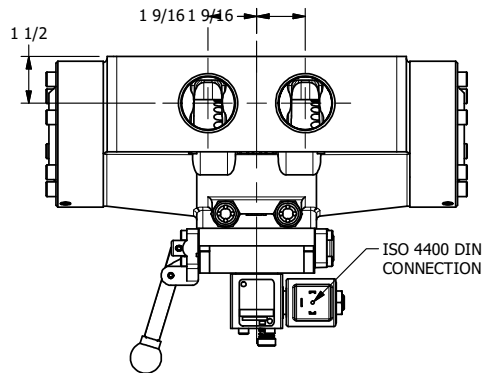

4

3

2

1

AAA
PRODUCTS
INTERNATIONAL

**AAA PRODUCTS
INTERNATIONAL**
7114 Harry Hines Blvd
Dallas, TX 75235

TITLE: 1/2" SIDE PORT, SNGL SOL, 2 POS,
SPR RTRN, LVR ASST, ISO 4400,
LCKNG OVRD, TAPPED VENT

DRAWING NO.:
DIM_SAH12EDOT