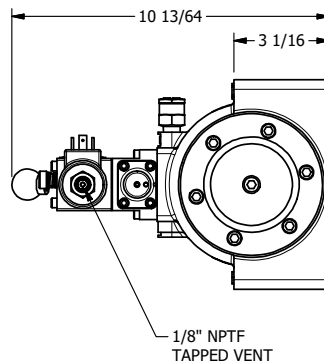

4

3

2

1

AAA
PRODUCTS
INTERNATIONAL

**AAA PRODUCTS
INTERNATIONAL**
7114 Harry Hines Blvd
Dallas, TX 75235

TITLE: 1/2" SIDE PORT, SNGL SOL, 2 POS,
SPR RTRN, LVR ASST, ISO 4400,
LCKNG OVRD, TAPPED VENT

DRAWING NO.:
DIM_SAH12EDOT