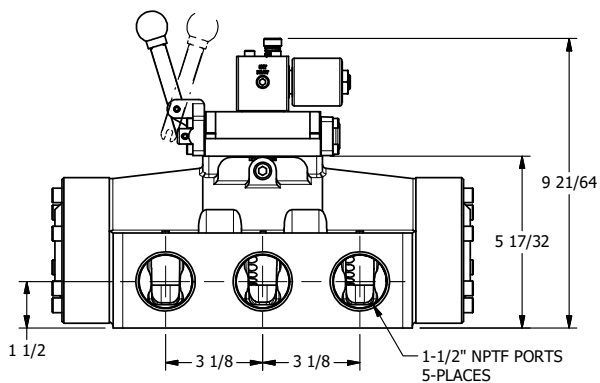

4

3

2

1

AAA
PRODUCTS
INTERNATIONAL

**AAA PRODUCTS
INTERNATIONAL**
7114 Harry Hines Blvd
Dallas, TX 75235

TITLE: 1/2" SIDE PORT, SNGL SOL, 2 POS,
SPR RTRN, LVR ASST, ISO 4400,
LCKNG OVRD, TAPPED VENT

DRAWING NO.:
DIM_SAH12EDOT