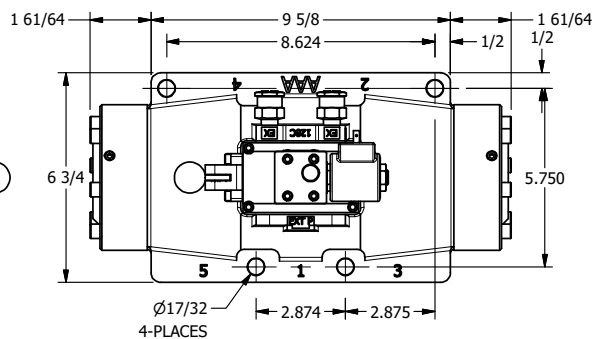

4

3

2

1

AAA
PRODUCTS
INTERNATIONAL

**AAA PRODUCTS
INTERNATIONAL**
7114 Harry Hines Blvd
Dallas, TX 75235

TITLE: 1/2" SIDE PORT, SNGL SOL, 2 POS,
SPR RTRN, LVR ASST, ISO 4400,
LCKNG OVRD, TAPPED VENT

DRAWING NO.:
DIM_SAH12EDOT