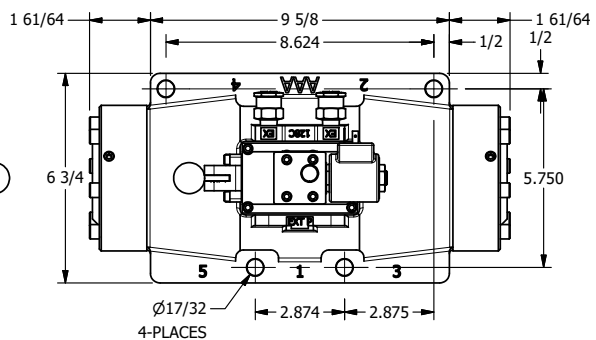

4

3

2

1

AAA
PRODUCTS
INTERNATIONAL

**AAA PRODUCTS
INTERNATIONAL**
7114 Harry Hines Blvd
Dallas, TX 75235

**1-1/2" SIDE PORT, SNGL SOL, 2 POS,
SPR RTRN, ISO4400 DIN,
PUSH OVRD, TPD VENT, LVR AST**

DRAWING NO.:
DIM_SAH12EDOPT