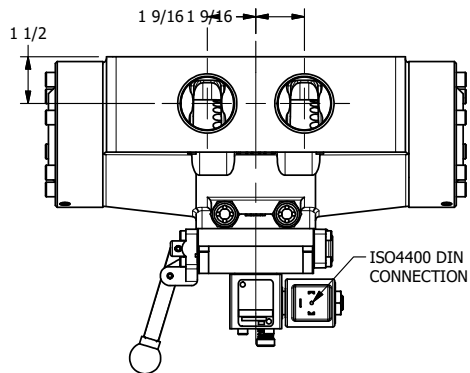

4

3

2

1

AAA
PRODUCTS
INTERNATIONAL

**AAA PRODUCTS
INTERNATIONAL**
7114 Harry Hines Blvd
Dallas, TX 75235

**1-1/2" SIDE PORT, SNGL SOL, 2 POS,
SPR RTRN, ISO4400 DIN,
PUSH OVRD, TPD VENT, LVR AST**

DRAWING NO.:
DIM_SAH12EDOPT