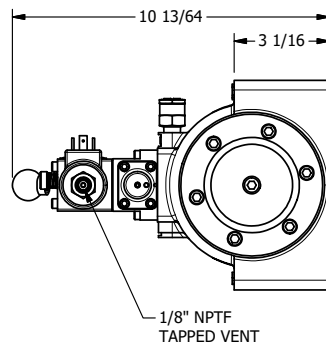

4

3

2

1

AAA
PRODUCTS
INTERNATIONAL

**AAA PRODUCTS
INTERNATIONAL**
7114 Harry Hines Blvd
Dallas, TX 75235

**1-1/2" SIDE PORT, SNGL SOL, 2 POS,
SPR RTRN, ISO4400 DIN,
PUSH OVRD, TPD VENT, LVR AST**

DRAWING NO.:
DIM_SAH12EDOPT