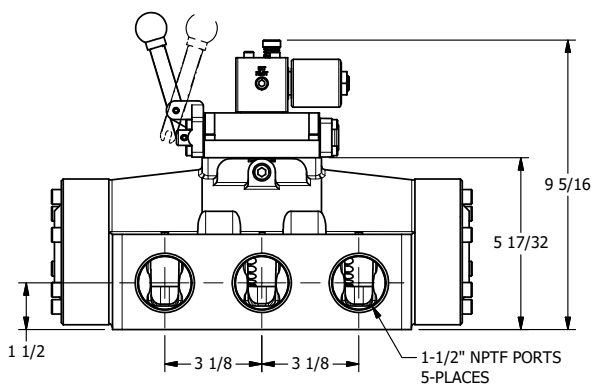

4

3

2

1

AAA
PRODUCTS
INTERNATIONAL

**AAA PRODUCTS
INTERNATIONAL**
7114 Harry Hines Blvd
Dallas, TX 75235

**1-1/2" SIDE PORT, SNGL SOL, 2 POS,
SPR RTRN, ISO4400 DIN,
PUSH OVRD, TPD VENT, LVR AST**

DRAWING NO.:
DIM_SAH12EDOPT