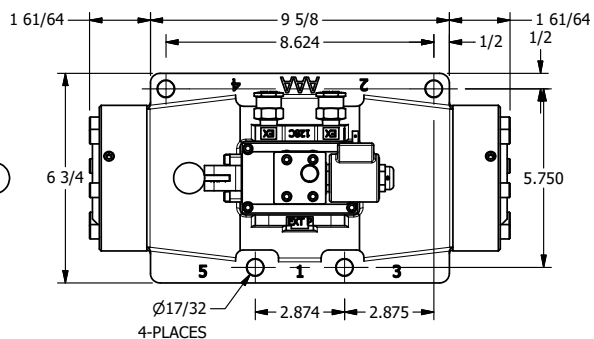

4

3

2

1

AAA
PRODUCTS
INTERNATIONAL

**AAA PRODUCTS
INTERNATIONAL**
7114 Harry Hines Blvd
Dallas, TX 75235

**1-1/2" SIDE PORT, SNGL SOL, 2 POS,
SPR RTRN, ISO4400 DIN,
PUSH OVRD, EXCLDR, LVR AST**

DRAWING NO.:
DIM_SAH12EDOPL