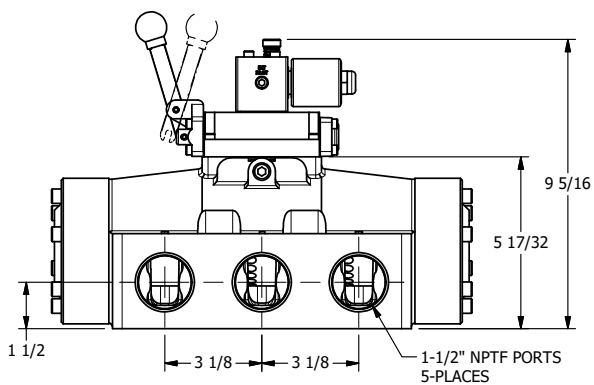

4

3

2

1

AAA
PRODUCTS
INTERNATIONAL

**AAA PRODUCTS
INTERNATIONAL**
7114 Harry Hines Blvd
Dallas, TX 75235

**1-1/2" SIDE PORT, SNGL SOL, 2 POS,
SPR RTRN, ISO4400 DIN,
PUSH OVRD, EXCLDR, LVR AST**

DRAWING NO.:
DIM_SAH12EDOPL