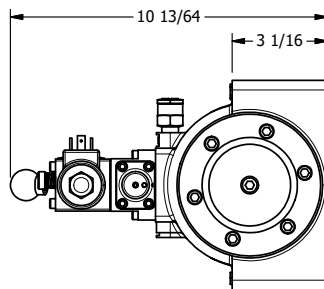

4

3

2

1

AAA
PRODUCTS
INTERNATIONAL

**AAA PRODUCTS
INTERNATIONAL**
7114 Harry Hines Blvd
Dallas, TX 75235

**1-1/2" SIDE PORT, SNGL SOL, 2 POS,
SPR RTRN, ISO4400 DIN,
PUSH OVRD, EXCLDR, LVR AST**

DRAWING NO.:
DIM_SAH12EDOPL