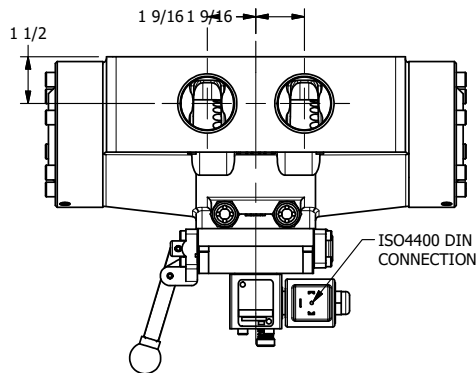

4

3

2

1

AAA
PRODUCTS
INTERNATIONAL

**AAA PRODUCTS
INTERNATIONAL**
7114 Harry Hines Blvd
Dallas, TX 75235

**1-1/2" SIDE PORT, SNGL SOL, 2 POS,
SPR RTRN, ISO4400 DIN,
PUSH OVRD, EXCLDR, LVR AST**

DRAWING NO.:
DIM_SAH12EDOPL