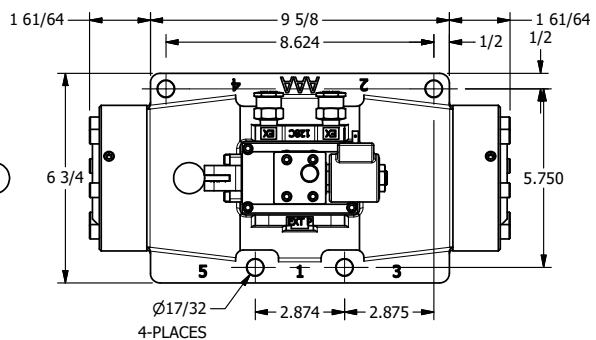

4

3

2

1

AAA
PRODUCTS
INTERNATIONAL

**AAA PRODUCTS
INTERNATIONAL**
7114 Harry Hines Blvd
Dallas, TX 75235

**1-1/2" SIDE PORT, SNGL SOL, 2 POS,
SPR RTRN, SOL SHFT, LEVER ASSIST,
ISO 4400 DIN, PUSH OVRD**

DRAWING NO.:
DIM_SAH12EDOP