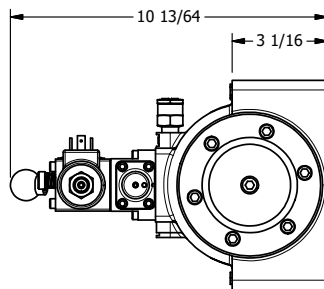

4

3

2

1

AAA
PRODUCTS
INTERNATIONAL

**AAA PRODUCTS
INTERNATIONAL**
7114 Harry Hines Blvd
Dallas, TX 75235

**1-1/2" SIDE PORT, SNGL SOL, 2 POS,
SPR RTRN, SOL SHFT, LEVER ASSIST,
ISO 4400 DIN, PUSH OVRD**

DRAWING NO.:
DIM_SAH12EDOP