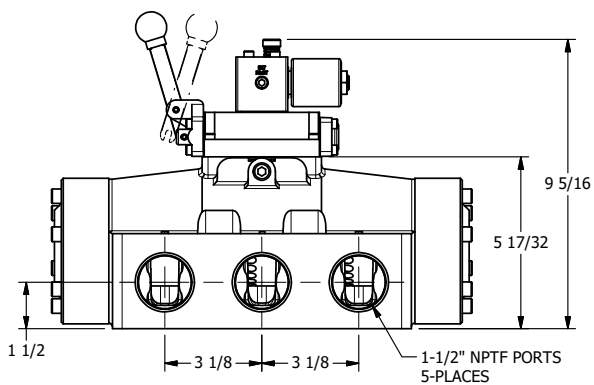

4

3

2

1

AAA
PRODUCTS
INTERNATIONAL

**AAA PRODUCTS
INTERNATIONAL**
7114 Harry Hines Blvd
Dallas, TX 75235

**1-1/2" SIDE PORT, SNGL SOL, 2 POS,
SPR RTRN, SOL SHFT, LEVER ASSIST,
ISO 4400 DIN, PUSH OVRD**

DRAWING NO.:
DIM_SAH12EDOP