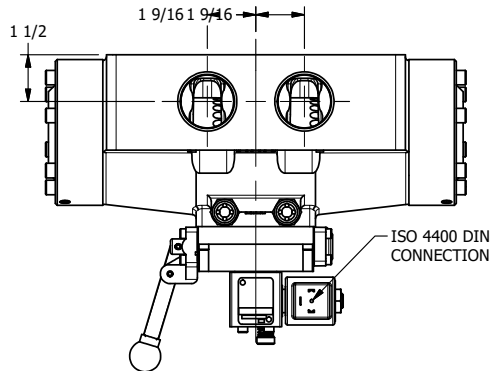

4

3

2

1

AAA
PRODUCTS
INTERNATIONAL

**AAA PRODUCTS
INTERNATIONAL**
7114 Harry Hines Blvd
Dallas, TX 75235

**1-1/2" SIDE PORT, SNGL SOL, 2 POS,
SPR RTRN, SOL SHFT, LEVER ASSIST,
ISO 4400 DIN, PUSH OVRD**

DRAWING NO.:
DIM_SAH12EDOP