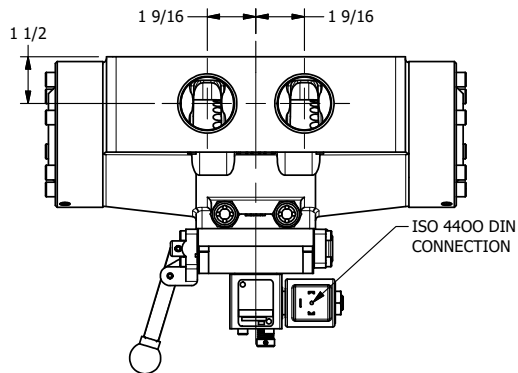

4

3

2

1

AAA
PRODUCTS
INTERNATIONAL

**AAA PRODUCTS
INTERNATIONAL**
7114 Harry Hines Blvd
Dallas, TX 75235

**1-1/2" SIDE PORT, SNGL SOL, 2 POS,
SPR RTRN, ISO4400 DIN,
NON-LCK OVRD, TPD VENT, LVR AST**

DRAWING NO.:
DIM_SAH12EDONT