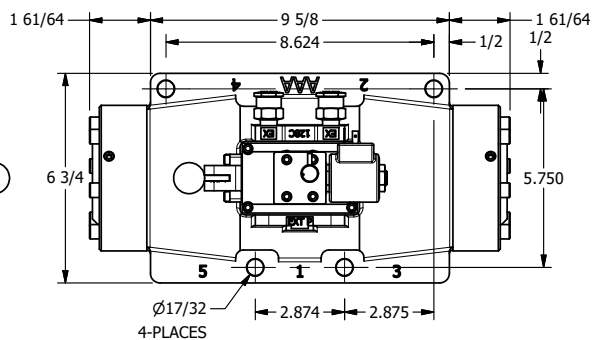

4

3

2

1

AAA
PRODUCTS
INTERNATIONAL

**AAA PRODUCTS
INTERNATIONAL**
7114 Harry Hines Blvd
Dallas, TX 75235

**1-1/2" SIDE PORT, SNGL SOL, 2 POS,
SPR RTRN, ISO4400 DIN,
NON-LCK OVRD, TPD VENT, LVR AST**

DRAWING NO.:
DIM_SAH12EDONT