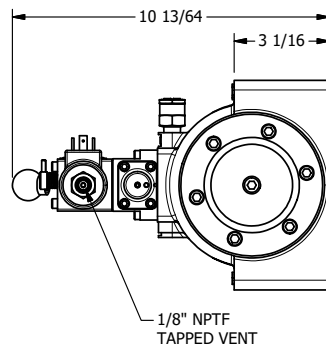

4

3

2

1

AAA
PRODUCTS
INTERNATIONAL

**AAA PRODUCTS
INTERNATIONAL**
7114 Harry Hines Blvd
Dallas, TX 75235

**1-1/2" SIDE PORT, SNGL SOL, 2 POS,
SPR RTRN, ISO4400 DIN,
NON-LCK OVRD, TPD VENT, LVR AST**

DRAWING NO.:
DIM_SAH12EDONT