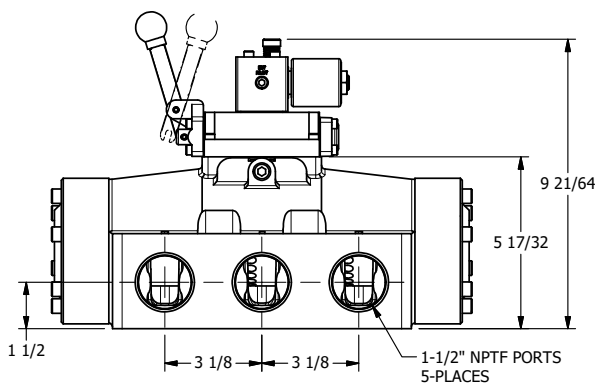

4

3

2

1

AAA
PRODUCTS
INTERNATIONAL

**AAA PRODUCTS
INTERNATIONAL**
7114 Harry Hines Blvd
Dallas, TX 75235

**1-1/2" SIDE PORT, SNGL SOL, 2 POS,
SPR RTRN, ISO4400 DIN,
NON-LCK OVRD, TPD VENT, LVR AST**

DRAWING NO.:
DIM_SAH12EDONT