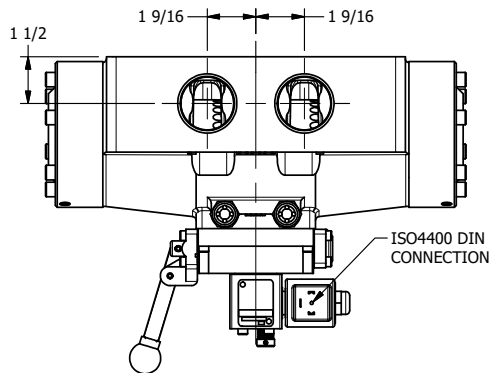

4

3

2

1

AAA
PRODUCTS
INTERNATIONAL

**AAA PRODUCTS
INTERNATIONAL**
7114 Harry Hines Blvd
Dallas, TX 75235

**1-1/2" SIDE PORT, SNGL SOL, 2 POS,
SPR RTRN, ISO4400 DIN,
NON-LCK OVRD, EXCLDR, LVR AST**

DRAWING NO.:
DIM_SAH12EDONL