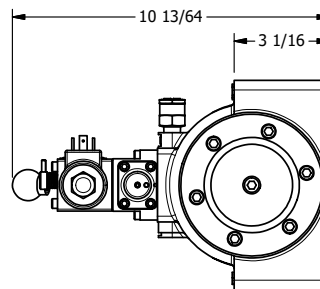

4

3

2

1

AAA
PRODUCTS
INTERNATIONAL

**AAA PRODUCTS
INTERNATIONAL**
7114 Harry Hines Blvd
Dallas, TX 75235

**1-1/2" SIDE PORT, SNGL SOL, 2 POS,
SPR RTRN, ISO4400 DIN,
NON-LCK OVRD, EXCLDR, LVR AST**

DRAWING NO.:
DIM_SAH12EDONL