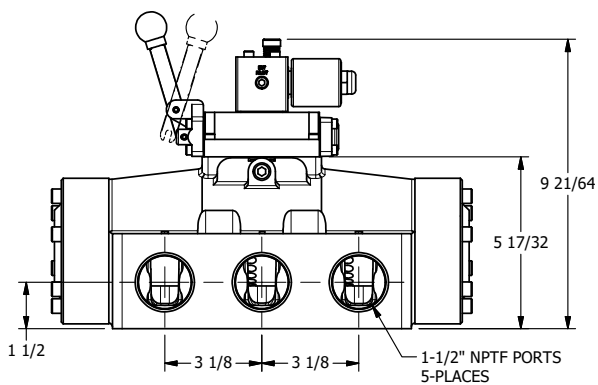

4

3

2

1

AAA
PRODUCTS
INTERNATIONAL

**AAA PRODUCTS
INTERNATIONAL**
7114 Harry Hines Blvd
Dallas, TX 75235

**1-1/2" SIDE PORT, SNGL SOL, 2 POS,
SPR RTRN, ISO4400 DIN,
NON-LCK OVRD, EXCLDR, LVR AST**

DRAWING NO.:
DIM_SAH12EDONL