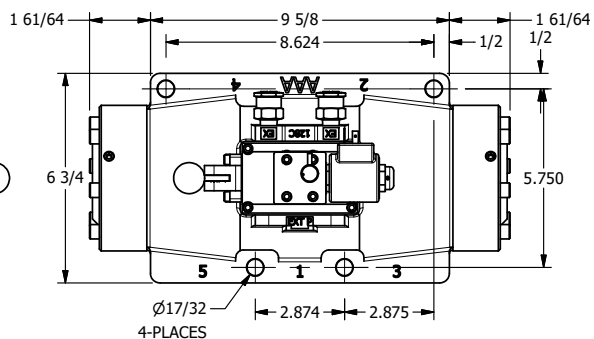

4

3

2

1

AAA
PRODUCTS
INTERNATIONAL

**AAA PRODUCTS
INTERNATIONAL**
7114 Harry Hines Blvd
Dallas, TX 75235

**1-1/2" SIDE PORT, SNGL SOL, 2 POS,
SPR RTRN, ISO4400 DIN,
NON-LCK OVRD, EXCLDR, LVR AST**

DRAWING NO.:
DIM_SAH12EDONL