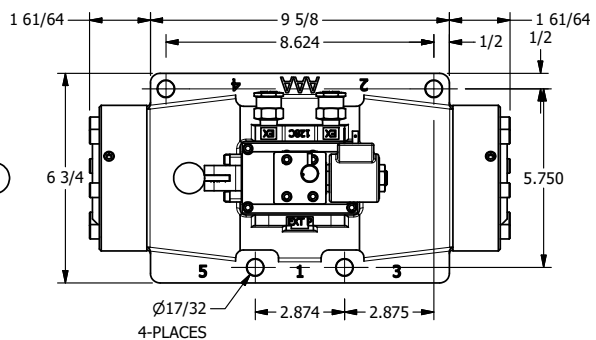

4

3

2

1

**AAA**  
PRODUCTS  
INTERNATIONAL

**AAA PRODUCTS  
INTERNATIONAL**  
7114 Harry Hines Blvd  
Dallas, TX 75235

1-1/2" SIDE PORT, SNGL SOL, 2 POS,  
SPR RTRN, SOL SHFT, LEVER ASSIST,  
ISO 4400 DIN, N-LCKNG OVRD

DRAWING NO.:  
**DIM\_SAH12EDON**

THE INFORMATION CONTAINED WITHIN THIS DOCUMENT IS PROPRIETARY TO AAA PRODUCTS AND MAY NOT BE DISCLOSED WITHOUT PRIOR WRITTEN CONSENT

4

3

2

1

B

B