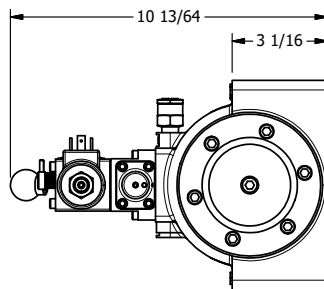

4

3

2

1

**AAA**  
PRODUCTS  
INTERNATIONAL

**AAA PRODUCTS  
INTERNATIONAL**  
7114 Harry Hines Blvd  
Dallas, TX 75235

1-1/2" SIDE PORT, SNGL SOL, 2 POS,  
SPR RTRN, SOL SHFT, LEVER ASSIST,  
ISO 4400 DIN, N-LCKNG OVRD

DRAWING NO.:  
**DIM\_SAH12EDON**

THE INFORMATION CONTAINED WITHIN THIS DOCUMENT IS PROPRIETARY TO AAA PRODUCTS AND MAY NOT BE DISCLOSED WITHOUT PRIOR WRITTEN CONSENT

4

3

2

1

B

B