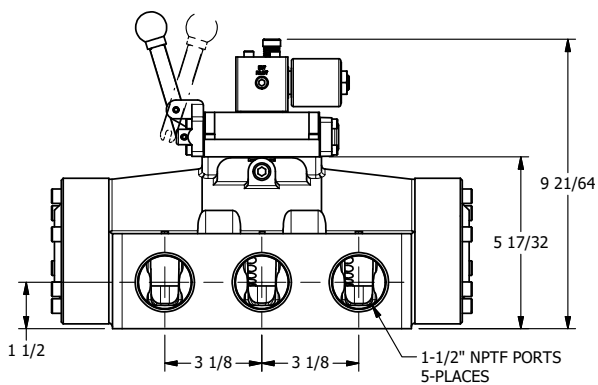

4

3

2

1

**AAA**  
PRODUCTS  
INTERNATIONAL

**AAA PRODUCTS  
INTERNATIONAL**  
7114 Harry Hines Blvd  
Dallas, TX 75235

1-1/2" SIDE PORT, SNGL SOL, 2 POS,  
SPR RTRN, SOL SHFT, LEVER ASSIST,  
ISO 4400 DIN, N-LCKNG OVRD

DRAWING NO.:  
**DIM\_SAH12EDON**

THE INFORMATION CONTAINED WITHIN THIS DOCUMENT IS PROPRIETARY TO AAA PRODUCTS AND MAY NOT BE DISCLOSED WITHOUT PRIOR WRITTEN CONSENT

4

3

2

1

B

B