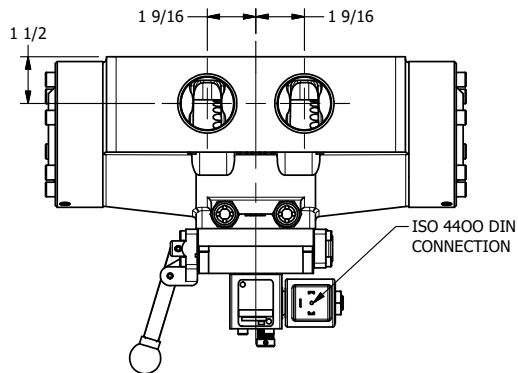

4

3

2

1

**AAA**  
PRODUCTS  
INTERNATIONAL

**AAA PRODUCTS  
INTERNATIONAL**  
7114 Harry Hines Blvd  
Dallas, TX 75235

1-1/2" SIDE PORT, SNGL SOL, 2 POS,  
SPR RTRN, SOL SHFT, LEVER ASSIST,  
ISO 4400 DIN, N-LCKNG OVRD

DRAWING NO.:  
**DIM\_SAH12EDON**

THE INFORMATION CONTAINED WITHIN THIS DOCUMENT IS PROPRIETARY TO AAA PRODUCTS AND MAY NOT BE DISCLOSED WITHOUT PRIOR WRITTEN CONSENT

4

3

2

1

B

B