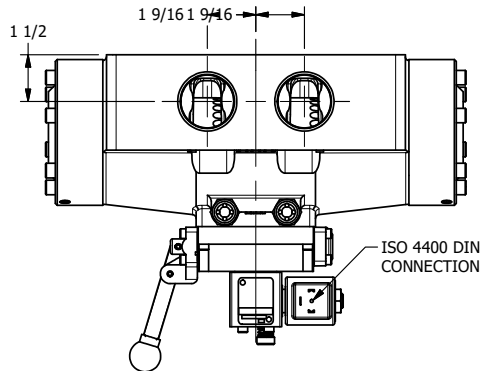

4

3

2

1

AAA
PRODUCTS
INTERNATIONAL

**AAA PRODUCTS
INTERNATIONAL**
7114 Harry Hines Blvd
Dallas, TX 75235

**1-1/2" SIDE PORT, SNGL SOL, 2 POS,
SPR RTRN, SOL SHFT, LEVER ASSIST,
ISO 4400 DIN, LCKNG OVRD**

DRAWING NO.:
DIM_SAH12EDO