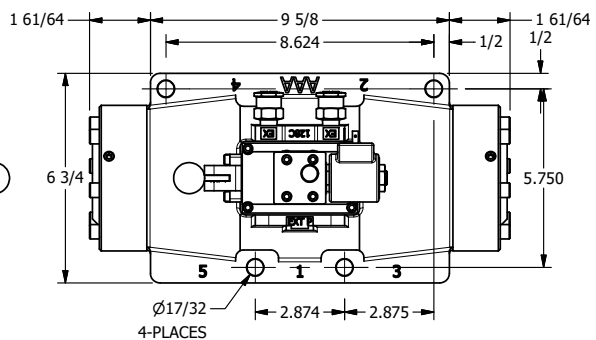

4

3

2

1

AAA
PRODUCTS
INTERNATIONAL

**AAA PRODUCTS
INTERNATIONAL**
7114 Harry Hines Blvd
Dallas, TX 75235

**1-1/2" SIDE PORT, SNGL SOL, 2 POS,
SPR RTRN, SOL SHFT, LEVER ASSIST,
ISO 4400 DIN, LCKNG OVRD**

DRAWING NO.:
DIM_SAH12EDO