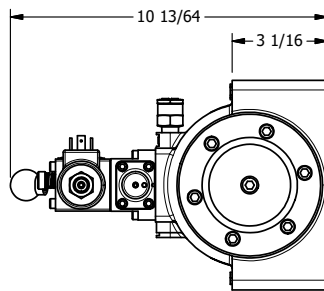

4

3

2

1

AAA
PRODUCTS
INTERNATIONAL

**AAA PRODUCTS
INTERNATIONAL**
7114 Harry Hines Blvd
Dallas, TX 75235

**1-1/2" SIDE PORT, SNGL SOL, 2 POS,
SPR RTRN, SOL SHFT, LEVER ASSIST,
ISO 4400 DIN, LCKNG OVRD**

DRAWING NO.:
DIM_SAH12EDO