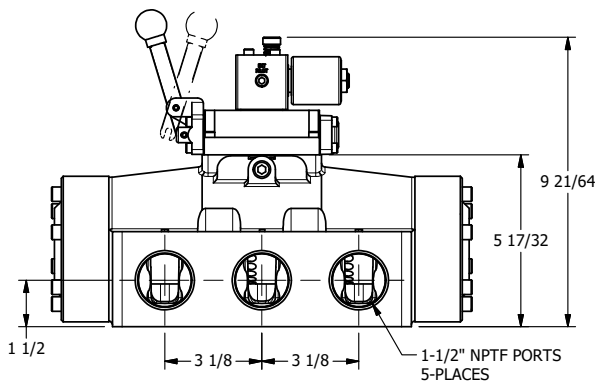

4

3

2

1

AAA
PRODUCTS
INTERNATIONAL

**AAA PRODUCTS
INTERNATIONAL**
7114 Harry Hines Blvd
Dallas, TX 75235

**1-1/2" SIDE PORT, SNGL SOL, 2 POS,
SPR RTRN, SOL SHFT, LEVER ASSIST,
ISO 4400 DIN, LCKNG OVRD**

DRAWING NO.:
DIM_SAH12EDO