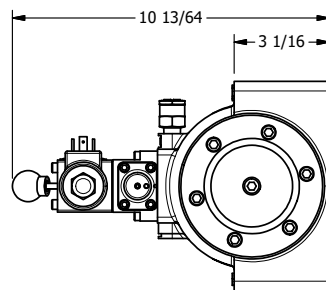

4

3

2

1

AAA
PRODUCTS
INTERNATIONAL

**AAA PRODUCTS
INTERNATIONAL**
7114 Harry Hines Blvd
Dallas, TX 75235

1-1/2" SIDE PORT, SNGL SOL, 2 POS,
SPR RTRN, SOL SHFT, LEVER ASSIST,
ISO 4400 DIN, DUST EXCLDR

DRAWING NO.:
DIM_SAH12EDL