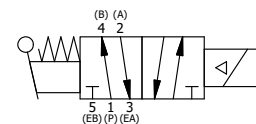

4

3

2

1

AAA
PRODUCTS
INTERNATIONAL

**AAA PRODUCTS
INTERNATIONAL**
7114 Harry Hines Blvd
Dallas, TX 75235

1-1/2" SIDE PORT, SNGL SOL, 2 POS,
SPR RTRN, SOL SHFT, LEVER ASSIST,
ISO 4400 DIN, DUST EXCLDR

DRAWING NO.:
DIM_SAH12EDL