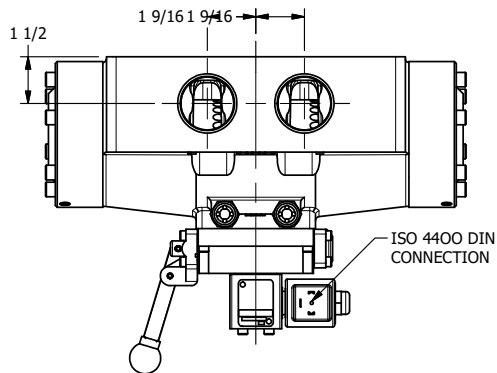

4

3

2

1

AAA
PRODUCTS
INTERNATIONAL

**AAA PRODUCTS
INTERNATIONAL**
7114 Harry Hines Blvd
Dallas, TX 75235

1-1/2" SIDE PORT, SNGL SOL, 2 POS,
SPR RTRN, SOL SHFT, LEVER ASSIST,
ISO 4400 DIN, DUST EXCLDR

DRAWING NO.:
DIM_SAH12EDL