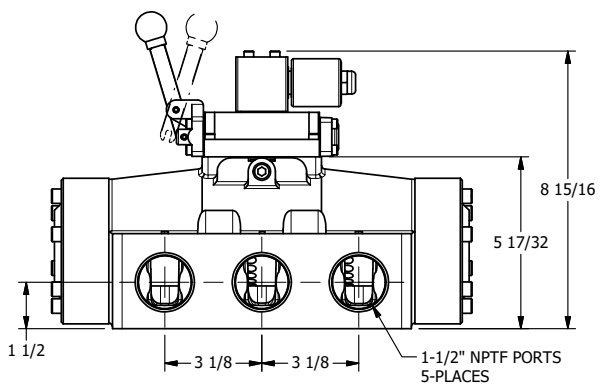

4

3

2

1

AAA
PRODUCTS
INTERNATIONAL

**AAA PRODUCTS
INTERNATIONAL**
7114 Harry Hines Blvd
Dallas, TX 75235

1-1/2" SIDE PORT, SNGL SOL, 2 POS,
SPR RTRN, SOL SHFT, LEVER ASSIST,
ISO 4400 DIN, DUST EXCLDR

DRAWING NO.:
DIM_SAH12EDL