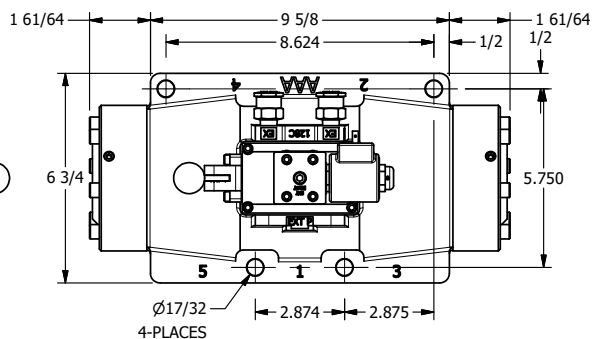

4

3

2

1

AAA
PRODUCTS
INTERNATIONAL

**AAA PRODUCTS
INTERNATIONAL**
7114 Harry Hines Blvd
Dallas, TX 75235

1-1/2" SIDE PORT, SNGL SOL, 2 POS,
SPR RTRN, SOL SHFT, LEVER ASSIST,
ISO 4400 DIN, DUST EXCLDR

DRAWING NO.:
DIM_SAH12EDL