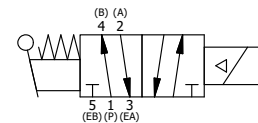

4

3

2

1

AAA
PRODUCTS
INTERNATIONAL

**AAA PRODUCTS
INTERNATIONAL**
7114 Harry Hines Blvd
Dallas, TX 75235

TITLE: 1-1/2" SIDE PORT, SNGL SOL, 2 POS,
SPR RTRN, SOL SHFT, LEVER ASSIST,
ISO 4400 DIN

DRAWING NO.:
DIM_SAH12ED