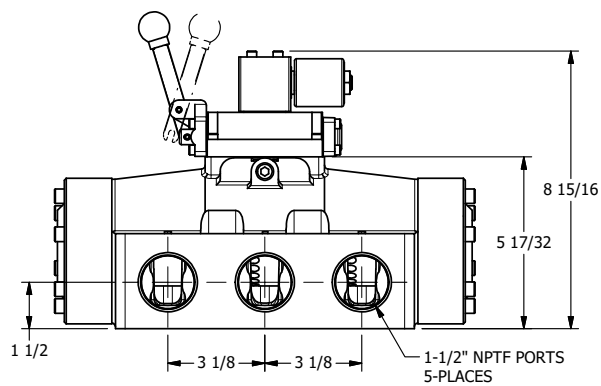

4

3

2

1

AAA
PRODUCTS
INTERNATIONAL

**AAA PRODUCTS
INTERNATIONAL**
7114 Harry Hines Blvd
Dallas, TX 75235

TITLE: 1-1/2" SIDE PORT, SNGL SOL, 2 POS,
SPR RTRN, SOL SHFT, LEVER ASSIST,
ISO 4400 DIN

DRAWING NO.:
DIM_SAH12ED