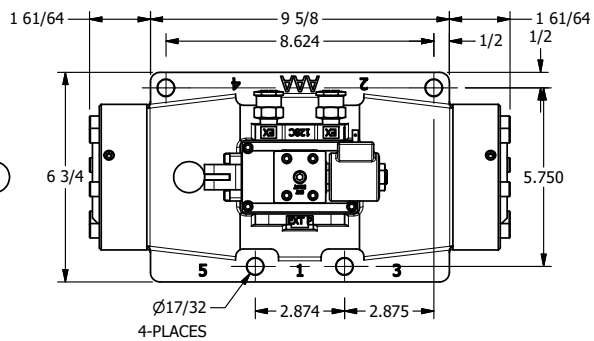

4

3

2

1

AAA
PRODUCTS
INTERNATIONAL

**AAA PRODUCTS
INTERNATIONAL**
7114 Harry Hines Blvd
Dallas, TX 75235

TITLE: 1-1/2" SIDE PORT, SNGL SOL, 2 POS,
SPR RTRN, SOL SHFT, LEVER ASSIST,
ISO 4400 DIN

DRAWING NO.:
DIM_SAH12ED