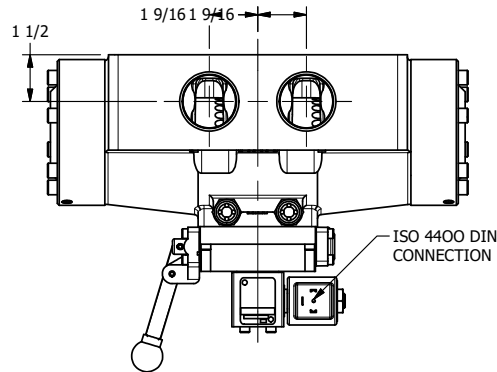

4

3

2

1

AAA
PRODUCTS
INTERNATIONAL

**AAA PRODUCTS
INTERNATIONAL**
7114 Harry Hines Blvd
Dallas, TX 75235

TITLE: 1-1/2" SIDE PORT, SNGL SOL, 2 POS,
SPR RTRN, SOL SHFT, LEVER ASSIST,
ISO 4400 DIN

DRAWING NO.:
DIM_SAH12ED