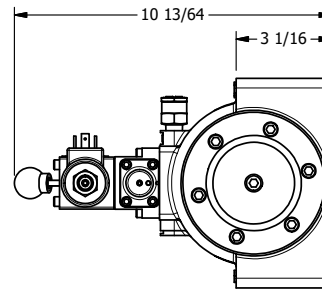

4

3

2

1

AAA
PRODUCTS
INTERNATIONAL

**AAA PRODUCTS
INTERNATIONAL**
7114 Harry Hines Blvd
Dallas, TX 75235

TITLE: 1-1/2" SIDE PORT, SNGL SOL, 2 POS,
SPR RTRN, SOL SHFT, LEVER ASSIST,
ISO 4400 DIN

DRAWING NO.:
DIM_SAH12ED