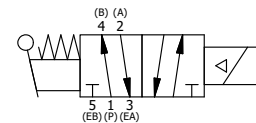

4

3

2

1

AAA
PRODUCTS
INTERNATIONAL

**AAA PRODUCTS
INTERNATIONAL**
7114 Harry Hines Blvd
Dallas, TX 75235

TITLE: 1-1/2" SIDE PORT, SNGL SOL, 2 POS,
SPR RTRN, SOL SHFT, LEVER ASSIST,
CLASSIC SOL

DRAWING NO.:
DIM_SAH12