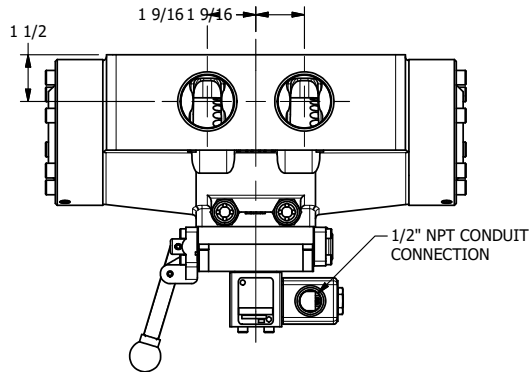

4

3

2

1

AAA
PRODUCTS
INTERNATIONAL

**AAA PRODUCTS
INTERNATIONAL**
7114 Harry Hines Blvd
Dallas, TX 75235

TITLE: 1-1/2" SIDE PORT, SNGL SOL, 2 POS,
SPR RTRN, SOL SHFT, LEVER ASSIST,
CLASSIC SOL

DRAWING NO.:
DIM_SAH12