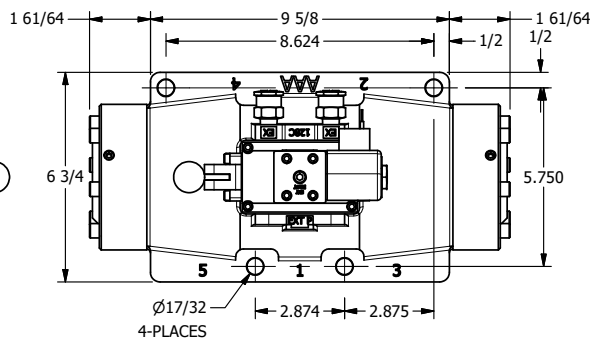

4

3

2

1

AAA
PRODUCTS
INTERNATIONAL

**AAA PRODUCTS
INTERNATIONAL**
7114 Harry Hines Blvd
Dallas, TX 75235

TITLE: 1-1/2" SIDE PORT, SNGL SOL, 2 POS,
SPR RTRN, SOL SHFT, LEVER ASSIST,
CLASSIC SOL

DRAWING NO.:
DIM_SAH12