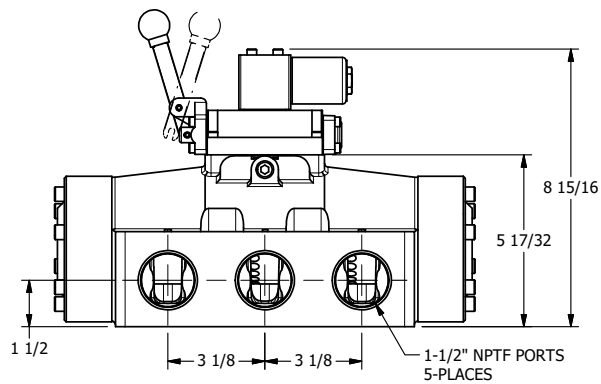

4

3

2

1

AAA
PRODUCTS
INTERNATIONAL

**AAA PRODUCTS
INTERNATIONAL**
7114 Harry Hines Blvd
Dallas, TX 75235

TITLE: 1-1/2" SIDE PORT, SNGL SOL, 2 POS,
SPR RTRN, SOL SHFT, LEVER ASSIST,
CLASSIC SOL

DRAWING NO.:
DIM_SAH12