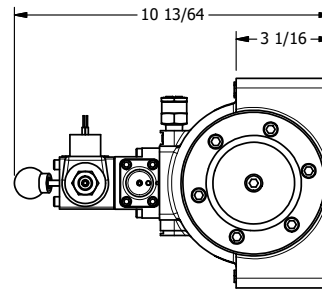

4

3

2

1

AAA
PRODUCTS
INTERNATIONAL

**AAA PRODUCTS
INTERNATIONAL**
7114 Harry Hines Blvd
Dallas, TX 75235

TITLE: 1-1/2" SIDE PORT, SNGL SOL, 2 POS,
SPR RTRN, SOL SHFT, LEVER ASSIST,
CLASSIC SOL

DRAWING NO.:
DIM_SAH12