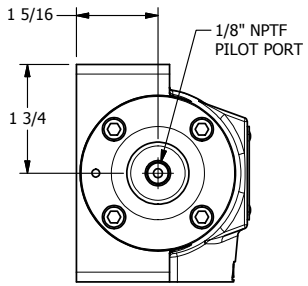

4

3

2

1

AAA
PRODUCTS
INTERNATIONAL

**AAA PRODUCTS
INTERNATIONAL**
7114 Harry Hines Blvd
Dallas, TX 75235

1 1/2" SUBPLATE, CAM ROLLER, 2 POS,
FRICTION POS, PILOT RTRN,
ROTATED 90D

DRAWING NO.:
DIM_CR4PR