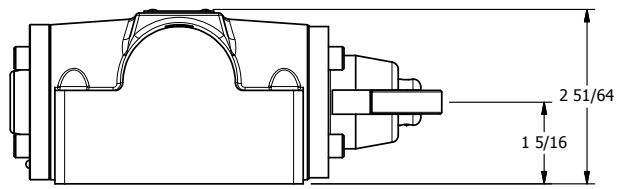

4

3

2

1

AAA
PRODUCTS
INTERNATIONAL

**AAA PRODUCTS
INTERNATIONAL**
7114 Harry Hines Blvd
Dallas, TX 75235

1 1/2" SUBPLATE, CAM ROLLER, 2 POS,
FRICTION POS, PILOT RTRN,
ROTATED 90D

DRAWING NO.:
DIM_CR4PR