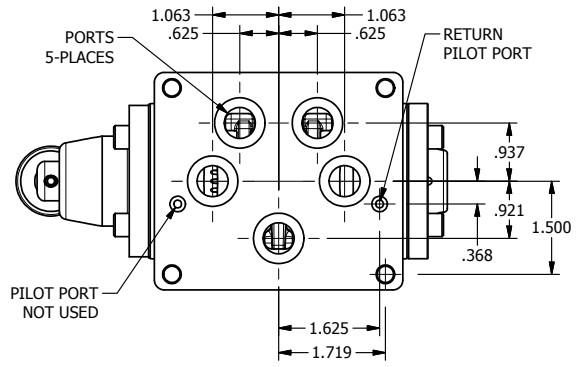

4

3

2

1

AAA
PRODUCTS
INTERNATIONAL

**AAA PRODUCTS
INTERNATIONAL**
7114 Harry Hines Blvd
Dallas, TX 75235

1 1/2" SUBPLATE, CAM ROLLER, 2 POS,
FRICTION POS, PILOT RTRN,
ROTATED 90D

DRAWING NO.:
DIM_CR4PR