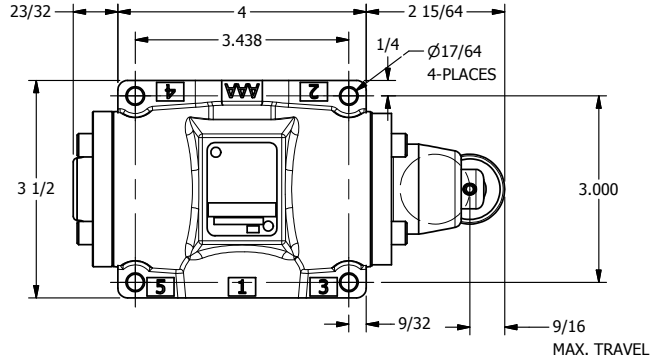

4

3

2

1

AAA
PRODUCTS
INTERNATIONAL

**AAA PRODUCTS
INTERNATIONAL**
7114 Harry Hines Blvd
Dallas, TX 75235

1 1/2" SUBPLATE, CAM ROLLER, 2 POS,
FRICTION POS, PILOT RTRN,
ROTATED 90D

DRAWING NO.:
DIM_CR4PR