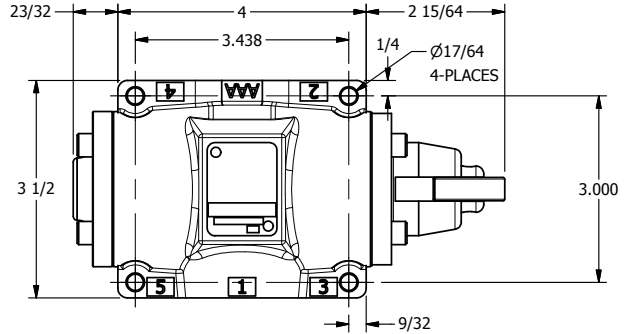

**AAA PRODUCTS INTERNATIONAL**  
 7114 Harry Hines Blvd  
 Dallas, TX 75235

**1/2" SUBPLATE, CAM ROLLER, 2 POS, FRICTION POS, PILOT RTRN**

DRAWING NO.: **DIM\_CR4P**

THE INFORMATION CONTAINED WITHIN THIS DOCUMENT IS PROPRIETARY TO AAA PRODUCTS AND MAY NOT BE DISCLOSED WITHOUT PRIOR WRITTEN CONSENT