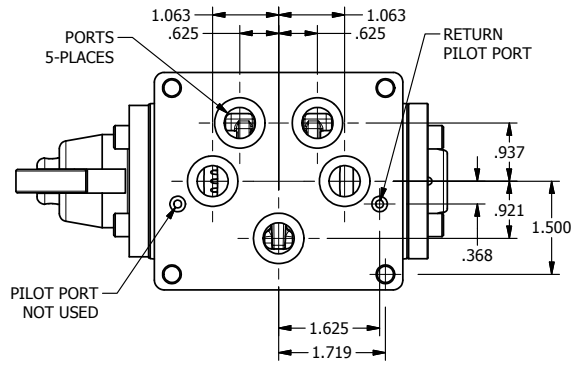

**AAA PRODUCTS INTERNATIONAL**  
 7114 Harry Hines Blvd  
 Dallas, TX 75235

**1/2" SUBPLATE, CAM ROLLER, 2 POS, FRICTION POS, PILOT RTRN**

DRAWING NO.: **DIM\_CR4P**

THE INFORMATION CONTAINED WITHIN THIS DOCUMENT IS PROPRIETARY TO AAA PRODUCTS AND MAY NOT BE DISCLOSED WITHOUT PRIOR WRITTEN CONSENT