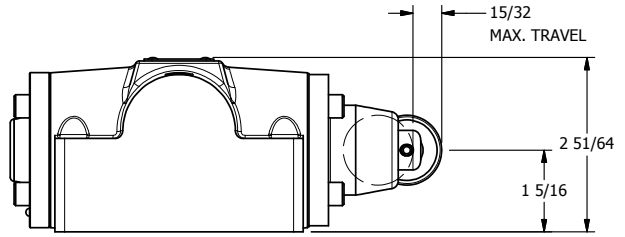

**AAA PRODUCTS INTERNATIONAL**  
 7114 Harry Hines Blvd  
 Dallas, TX 75235

**1/2" SUBPLATE, CAM ROLLER, 2 POS, FRICTION POS, PILOT RTRN**

DRAWING NO.: **DIM\_CR4P**

THE INFORMATION CONTAINED WITHIN THIS DOCUMENT IS PROPRIETARY TO AAA PRODUCTS AND MAY NOT BE DISCLOSED WITHOUT PRIOR WRITTEN CONSENT