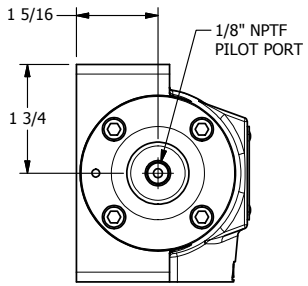

**AAA PRODUCTS INTERNATIONAL**  
 7114 Harry Hines Blvd  
 Dallas, TX 75235

**1/2" SUBPLATE, CAM ROLLER, 2 POS, FRICTION POS, PILOT RTRN**

DRAWING NO.: **DIM\_CR4P**

THE INFORMATION CONTAINED WITHIN THIS DOCUMENT IS PROPRIETARY TO AAA PRODUCTS AND MAY NOT BE DISCLOSED WITHOUT PRIOR WRITTEN CONSENT