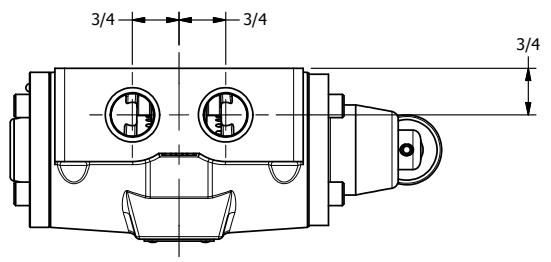

4

3

2

1

**AAA**  
PRODUCTS  
INTERNATIONAL

**AAA PRODUCTS  
INTERNATIONAL**  
7114 Harry Hines Blvd  
Dallas, TX 75235

TITLE  
**1/2" SIDE PORT, CAM ROLLER, 2 POS,  
FRICTION POS, PILOT RTRN**

DRAWING NO.:  
**DIM\_CO4**