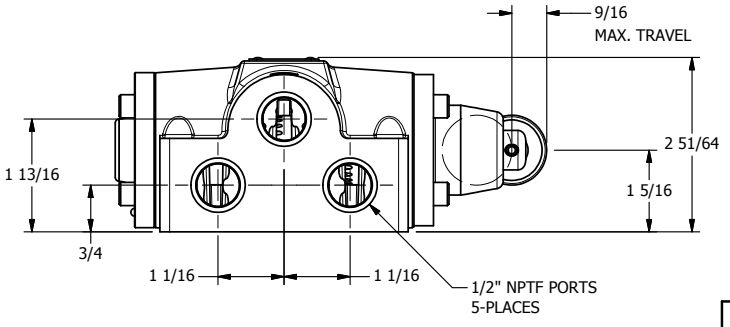

4

3

2

1

**AAA**  
PRODUCTS  
INTERNATIONAL

**AAA PRODUCTS  
INTERNATIONAL**  
7114 Harry Hines Blvd  
Dallas, TX 75235

TITLE  
**1/2" SIDE PORT, CAM ROLLER, 2 POS,  
FRICTION POS, PILOT RTRN**

DRAWING NO.:  
**DIM\_CO4**