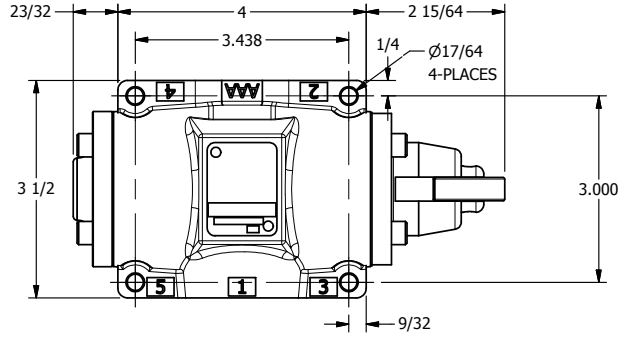

4

3

2

1

**AAA**  
PRODUCTS  
INTERNATIONAL

**AAA PRODUCTS  
INTERNATIONAL**  
7114 Harry Hines Blvd  
Dallas, TX 75235

TITLE  
**1/2" SIDE PORT, CAM ROLLER, 2 POS,  
FRICTION POS, PILOT RTRN**

DRAWING NO.:  
**DIM\_CO4**