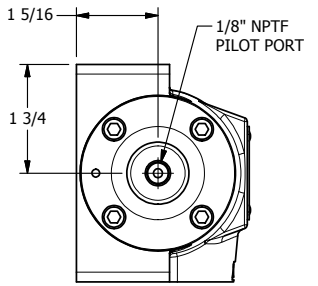

4

3

2

1

**AAA**  
PRODUCTS  
INTERNATIONAL

**AAA PRODUCTS  
INTERNATIONAL**  
7114 Harry Hines Blvd  
Dallas, TX 75235

TITLE  
**1/2" SIDE PORT, CAM ROLLER, 2 POS,  
FRICTION POS, PILOT RTRN**

DRAWING NO.:  
**DIM\_CO4**