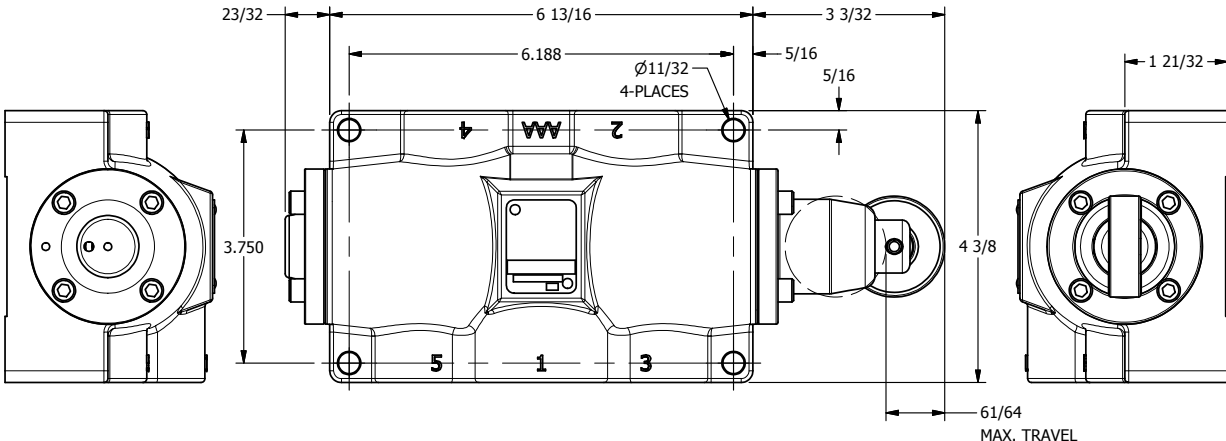

4 | 3 | 2 | 1

AAA
PRODUCTS
INTERNATIONAL

**AAA PRODUCTS
INTERNATIONAL**
7114 Harry Hines Blvd
Dallas, TX 75235

TITLE: 1 SIDE PORT, CAM ROLLER, 2 POS,
SPRING RTRN, ROTATED 90D

DRAWING NO.:
DIM_C08R

4 | 3 | 2 | 1