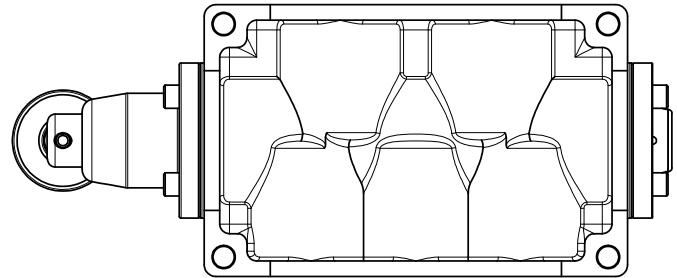

4 | 3 | 2 | 1

AAA
PRODUCTS
INTERNATIONAL

**AAA PRODUCTS
INTERNATIONAL**
7114 Harry Hines Blvd
Dallas, TX 75235

TITLE: 1 SIDE PORT, CAM ROLLER, 2 POS,
SPRING RTRN, ROTATED 90D

DRAWING NO.:
DIM_C08R

4 | 3 | 2 | 1