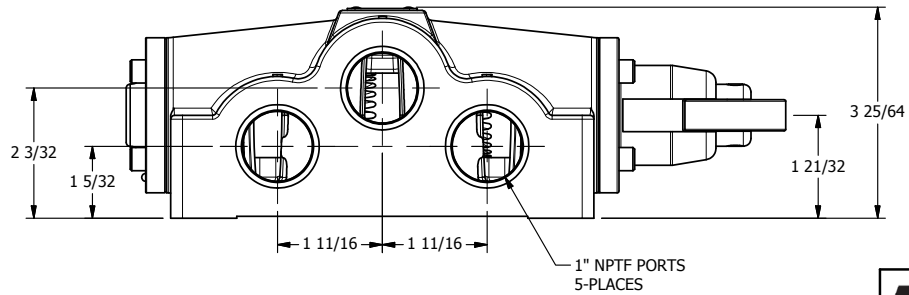

4 | 3 | 2 | 1

AAA
PRODUCTS
INTERNATIONAL

**AAA PRODUCTS
INTERNATIONAL**
7114 Harry Hines Blvd
Dallas, TX 75235

TITLE: 1 SIDE PORT, CAM ROLLER, 2 POS,
SPRING RTRN, ROTATED 90D

DRAWING NO.:
DIM_C08R

4 | 3 | 2 | 1