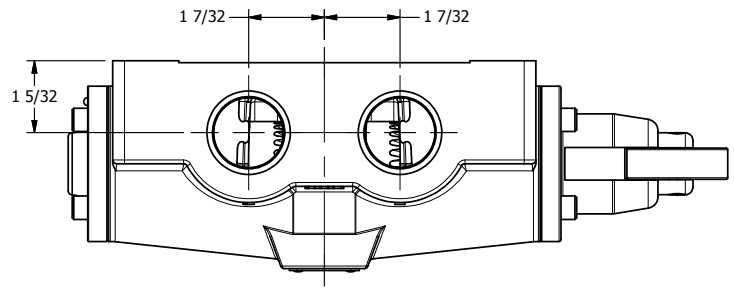

4 | 3 | 2 | 1

AAA
PRODUCTS
INTERNATIONAL

**AAA PRODUCTS
INTERNATIONAL**
7114 Harry Hines Blvd
Dallas, TX 75235

TITLE: 1 SIDE PORT, CAM ROLLER, 2 POS,
SPRING RTRN, ROTATED 90D

DRAWING NO.:
DIM_C08R

4 | 3 | 2 | 1