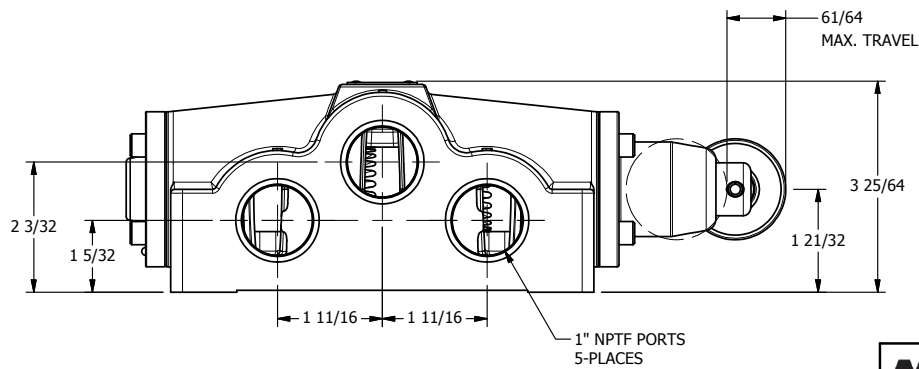

4 | 3 | 2 | 1

**AAA**  
PRODUCTS  
INTERNATIONAL

**AAA PRODUCTS  
INTERNATIONAL**  
7114 Harry Hines Blvd  
Dallas, TX 75235

TITLE: 1" SIDE PORT, CAM ROLLER, 2 POS,  
SPRING RTRN

DRAWING NO.:  
DIM\_CO8

4 | 3 | 2 | 1