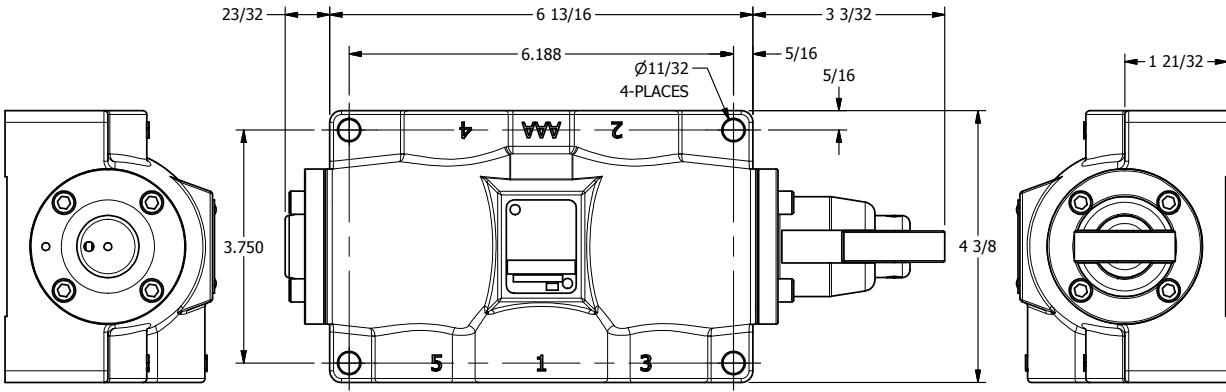

4 | 3 | 2 | 1

**AAA**  
PRODUCTS  
INTERNATIONAL

**AAA PRODUCTS  
INTERNATIONAL**  
7114 Harry Hines Blvd  
Dallas, TX 75235

TITLE: 1" SIDE PORT, CAM ROLLER, 2 POS,  
SPRING RTRN

DRAWING NO.:  
DIM\_CO8

4 | 3 | 2 | 1