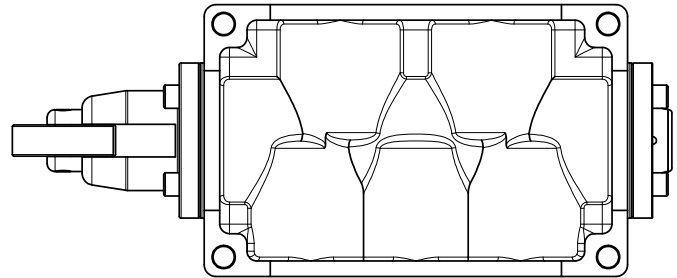

4 | 3 | 2 | 1

**AAA**  
PRODUCTS  
INTERNATIONAL

**AAA PRODUCTS  
INTERNATIONAL**  
7114 Harry Hines Blvd  
Dallas, TX 75235

TITLE: 1" SIDE PORT, CAM ROLLER, 2 POS,  
SPRING RTRN

DRAWING NO.:  
DIM\_CO8

4 | 3 | 2 | 1