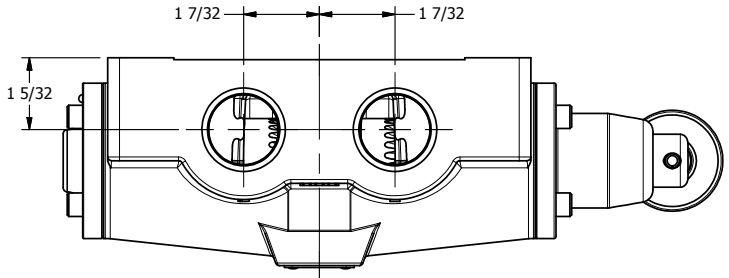

4 | 3 | 2 | 1

**AAA**  
PRODUCTS  
INTERNATIONAL

**AAA PRODUCTS  
INTERNATIONAL**  
7114 Harry Hines Blvd  
Dallas, TX 75235

TITLE: 1" SIDE PORT, CAM ROLLER, 2 POS,  
SPRING RTRN

DRAWING NO.:  
DIM\_CO8

4 | 3 | 2 | 1