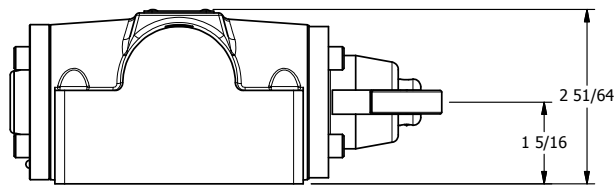

**AAA**  
 PRODUCTS  
 INTERNATIONAL  
**AAA PRODUCTS  
 INTERNATIONAL**  
 7114 Harry Hines Blvd  
 Dallas, TX 75235

TITLE  
**1/2" SUBPLATE, CAM ROLLER, 2 POS,  
 SPRING RTRN, ROTATED 90D**

DRAWING NO.:  
**DIM\_CO4PR**