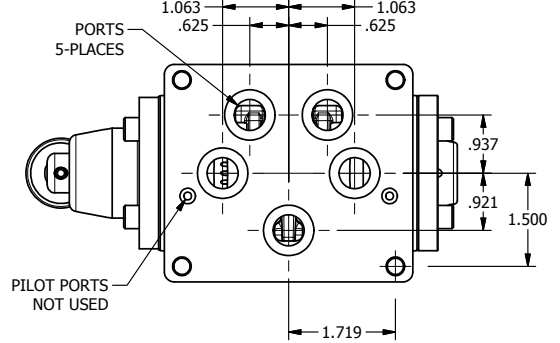

4

3

2

1

B

B

A

A

AAA
PRODUCTS
INTERNATIONAL
**AAA PRODUCTS
INTERNATIONAL**
7114 Harry Hines Blvd
Dallas, TX 75235

TITLE
**1/2" SUBPLATE, CAM ROLLER, 2 POS,
SPRING RTRN, ROTATED 90D**

DRAWING NO.:
DIM_CO4PR

4

3

2

1

THE INFORMATION CONTAINED WITHIN THIS DOCUMENT IS PROPRIETARY TO AAA PRODUCTS AND MAY NOT BE DISCLOSED
WITHOUT PRIOR WRITTEN CONSENT