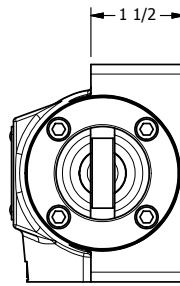

4

3

2

1

B

B

A

A

AAA
PRODUCTS
INTERNATIONAL
**AAA PRODUCTS
INTERNATIONAL**
7114 Harry Hines Blvd
Dallas, TX 75235

TITLE
**1/2" SUBPLATE, CAM ROLLER, 2 POS,
SPRING RTRN, ROTATED 90D**

DRAWING NO.:
DIM_CO4PR

4

3

2

1

THE INFORMATION CONTAINED WITHIN THIS DOCUMENT IS PROPRIETARY TO AAA PRODUCTS AND MAY NOT BE DISCLOSED
WITHOUT PRIOR WRITTEN CONSENT