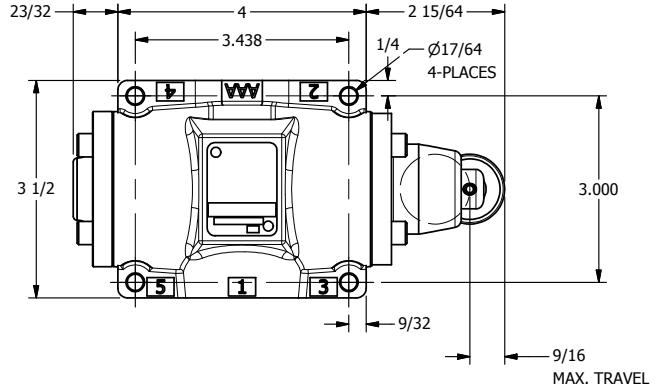

4

3

2

1

B

B

A

A

**AAA**  
 PRODUCTS  
 INTERNATIONAL  
**AAA PRODUCTS  
 INTERNATIONAL**  
 7114 Harry Hines Blvd  
 Dallas, TX 75235

TITLE  
**1/2" SUBPLATE, CAM ROLLER, 2 POS,  
 SPRING RTRN, ROTATED 90D**

DRAWING NO.:  
**DIM\_CO4PR**