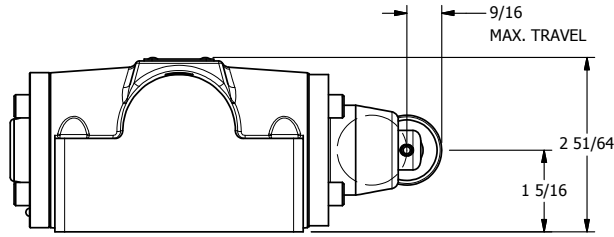

4

3

2

1

B

B

A

A

4

3

2

1

AAA
PRODUCTS
INTERNATIONAL

**AAA PRODUCTS
INTERNATIONAL**
7114 Harry Hines Blvd
Dallas, TX 75235

TITLE
1/2" SUBPLATE, CAM ROLLER, 2 POS,
SPRING RTRN

DRAWING NO.:
DIM_CO4P