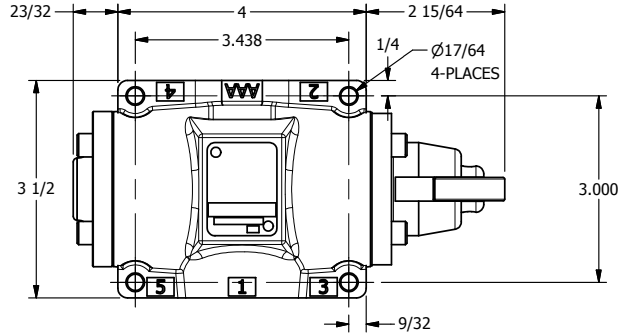

4

3

2

1

B

B

A

A

4

3

2

1

AAA
PRODUCTS
INTERNATIONAL

**AAA PRODUCTS
INTERNATIONAL**
7114 Harry Hines Blvd
Dallas, TX 75235

TITLE
1/2" SUBPLATE, CAM ROLLER, 2 POS,
SPRING RTRN

DRAWING NO.:
DIM_CO4P

THE INFORMATION CONTAINED WITHIN THIS DOCUMENT IS PROPRIETARY TO AAA PRODUCTS AND MAY NOT BE DISCLOSED WITHOUT PRIOR WRITTEN CONSENT