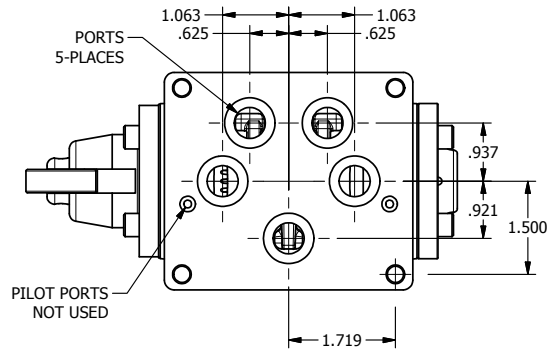

4

3

2

1

B

B

A

A

4

3

2

1

AAA
PRODUCTS
INTERNATIONAL

**AAA PRODUCTS
INTERNATIONAL**
7114 Harry Hines Blvd
Dallas, TX 75235

TITLE
1/2" SUBPLATE, CAM ROLLER, 2 POS,
SPRING RTRN

DRAWING NO.:
DIM_CO4P

THE INFORMATION CONTAINED WITHIN THIS DOCUMENT IS PROPRIETARY TO AAA PRODUCTS AND MAY NOT BE DISCLOSED WITHOUT PRIOR WRITTEN CONSENT