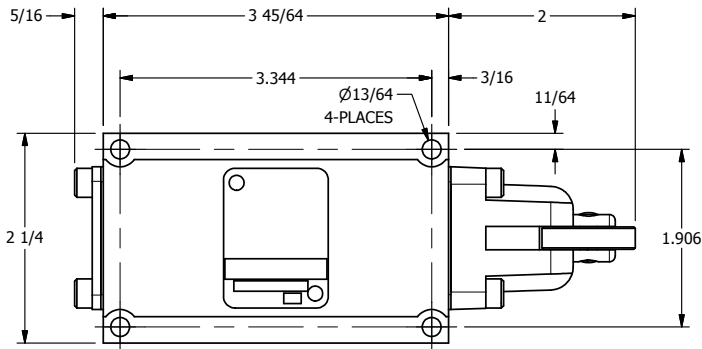

4

3

2

1

B

B

A

A

4

3

2

1

A

A

AAA
PRODUCTS
INTERNATIONAL

**AAA PRODUCTS
INTERNATIONAL**
7114 Harry Hines Blvd
Dallas, TX 75235

TITLE: **3/8" SUBPLATE, CAM ROLER, 2 POS,
SPRING RTRN**

DRAWING NO.:
DIM_CO3P

THE INFORMATION CONTAINED WITHIN THIS DOCUMENT IS PROPRIETARY TO AAA PRODUCTS AND MAY NOT BE DISCLOSED WITHOUT PRIOR WRITTEN CONSENT