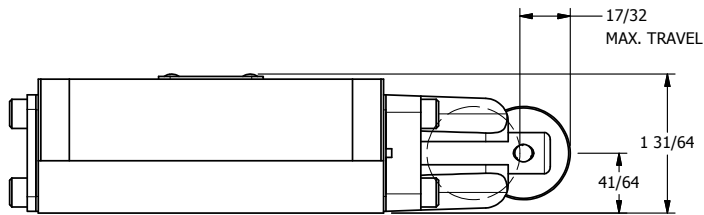

4

3

2

1

A

A

AAA
PRODUCTS
INTERNATIONAL

**AAA PRODUCTS
INTERNATIONAL**
7114 Harry Hines Blvd
Dallas, TX 75235

TITLE: **3/8" SUBPLATE, CAM ROLER, 2 POS,
SPRING RTRN**

DRAWING NO.:
DIM_CO3P

THE INFORMATION CONTAINED WITHIN THIS DOCUMENT IS PROPRIETARY TO AAA PRODUCTS AND MAY NOT BE DISCLOSED WITHOUT PRIOR WRITTEN CONSENT