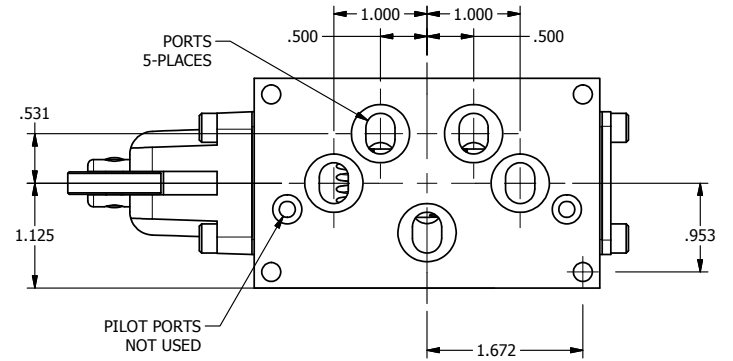

4

3

2

1

B

B

A

A

4

3

2

1

A

A

AAA
PRODUCTS
INTERNATIONAL

**AAA PRODUCTS
INTERNATIONAL**
7114 Harry Hines Blvd
Dallas, TX 75235

TITLE: **3/8" SUBPLATE, CAM ROLER, 2 POS,
SPRING RTRN**

DRAWING NO.:
DIM_CO3P

THE INFORMATION CONTAINED WITHIN THIS DOCUMENT IS PROPRIETARY TO AAA PRODUCTS AND MAY NOT BE DISCLOSED WITHOUT PRIOR WRITTEN CONSENT