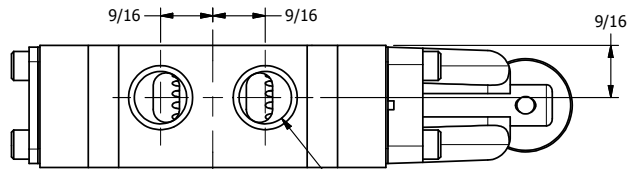

4

3

2

1

3/8" NPTF PORTS  
2-PLACES

TIE ROD LOCATIONS  
3-PLACES

PORTS  
3-PLACES

**AAA**  
PRODUCTS  
INTERNATIONAL

**AAA PRODUCTS  
INTERNATIONAL**  
7114 Harry Hines Blvd  
Dallas, TX 75235

TITLE  
3/8" STACK, CAM ROLLER, 2 POS,  
SPRING RTRN, CAM ROTATED 90D

DRAWING NO.:  
DIM\_BCO3R

THE INFORMATION CONTAINED WITHIN THIS DOCUMENT IS PROPRIETARY TO AAA PRODUCTS AND MAY NOT BE DISCLOSED WITHOUT PRIOR WRITTEN CONSENT