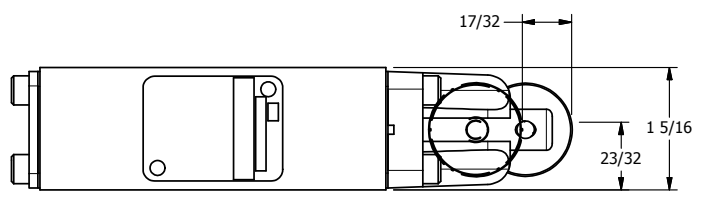

4

3

2

1

3/8" NPTF PORTS  
2-PLACES

TIE ROD LOCATIONS  
3-PLACES

PORTS  
3-PLACES

**AAA**  
PRODUCTS  
INTERNATIONAL

**AAA PRODUCTS  
INTERNATIONAL**  
7114 Harry Hines Blvd  
Dallas, TX 75235

TITLE  
3/8" STACK, CAM ROLLER, 2 POS,  
SPRING RTRN, CAM ROTATED 90D

DRAWING NO.:  
DIM\_BCO3R

THE INFORMATION CONTAINED WITHIN THIS DOCUMENT IS PROPRIETARY TO AAA PRODUCTS AND MAY NOT BE DISCLOSED WITHOUT PRIOR WRITTEN CONSENT