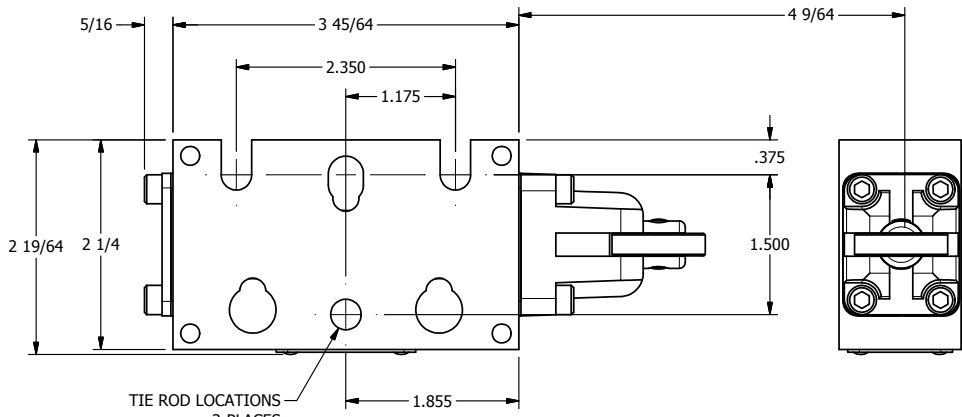

4

3

2

1

3/8" NPTF PORTS  
2-PLACES

TIE ROD LOCATIONS  
3-PLACES

PORTS  
3-PLACES

**AAA**  
PRODUCTS  
INTERNATIONAL

**AAA PRODUCTS  
INTERNATIONAL**  
7114 Harry Hines Blvd  
Dallas, TX 75235

TITLE  
3/8" STACK, CAM ROLLER, 2 POS,  
SPRING RTRN, CAM ROTATED 90D

DRAWING NO.:  
DIM\_BCO3R

THE INFORMATION CONTAINED WITHIN THIS DOCUMENT IS PROPRIETARY TO AAA PRODUCTS AND MAY NOT BE DISCLOSED WITHOUT PRIOR WRITTEN CONSENT