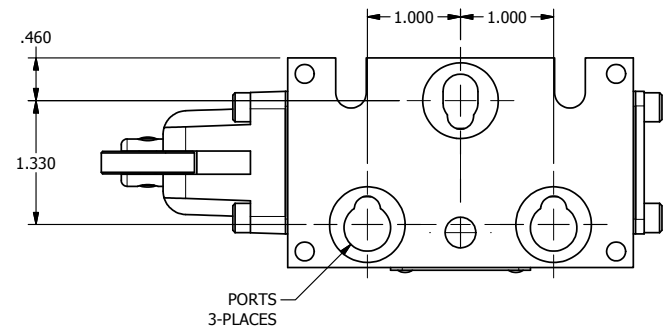

4

3

2

1

3/8" NPTF PORTS  
2-PLACES

TIE ROD LOCATIONS  
3-PLACES

PORTS  
3-PLACES

**AAA**  
PRODUCTS  
INTERNATIONAL

**AAA PRODUCTS  
INTERNATIONAL**  
7114 Harry Hines Blvd  
Dallas, TX 75235

TITLE  
3/8" STACK, CAM ROLLER, 2 POS,  
SPRING RTRN, CAM ROTATED 90D

DRAWING NO.:  
DIM\_BCO3R

THE INFORMATION CONTAINED WITHIN THIS DOCUMENT IS PROPRIETARY TO AAA PRODUCTS AND MAY NOT BE DISCLOSED WITHOUT PRIOR WRITTEN CONSENT