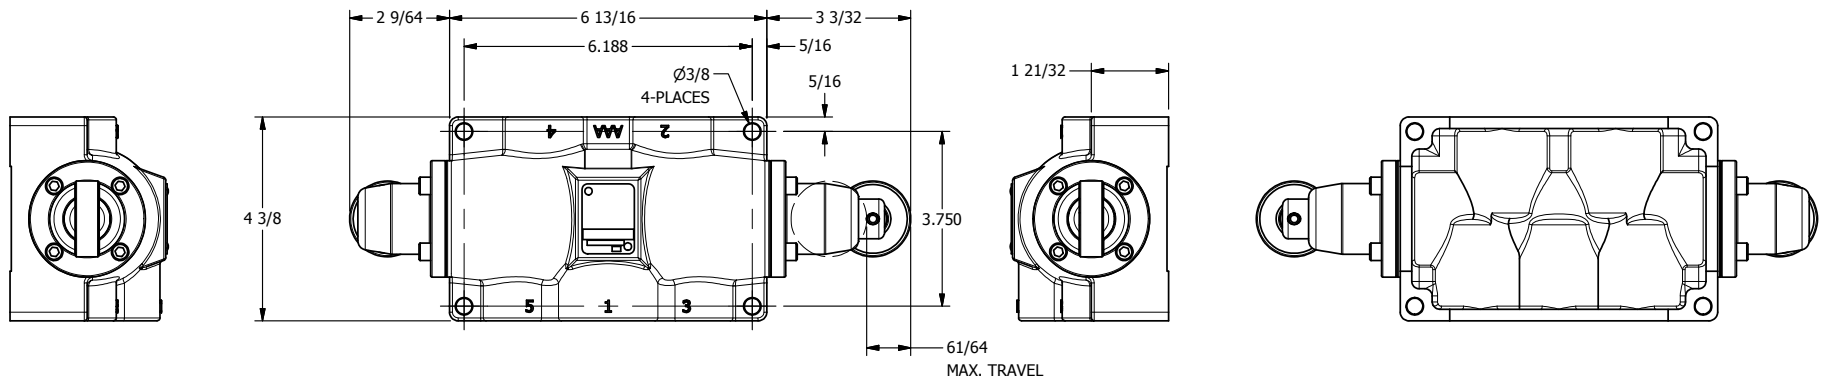

4 3 2 1

**AAA**  
PRODUCTS  
INTERNATIONAL

**AAA PRODUCTS INTERNATIONAL**  
7114 Harry Hines Blvd  
Dallas, TX 75235

TITLE: 1 SIDE PORT, CAM ROLLER, 2 POS,  
FRICTION POS, CAM RTRN,  
ROTATED 90D

DRAWING NO.:  
DIM\_CC8R