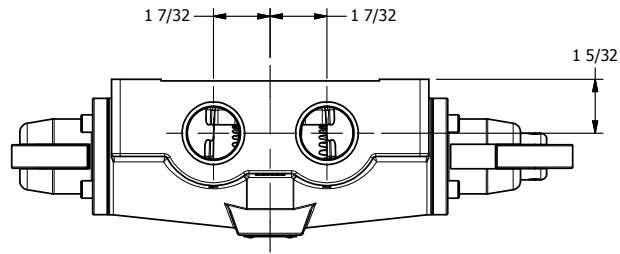

4 3 2 1

**AAA**  
PRODUCTS  
INTERNATIONAL

**AAA PRODUCTS INTERNATIONAL**  
7114 Harry Hines Blvd  
Dallas, TX 75235

TITLE: 1 SIDE PORT, CAM ROLLER, 2 POS,  
FRICTION POS, CAM RTRN,  
ROTATED 90D

DRAWING NO.:  
DIM\_CC8R