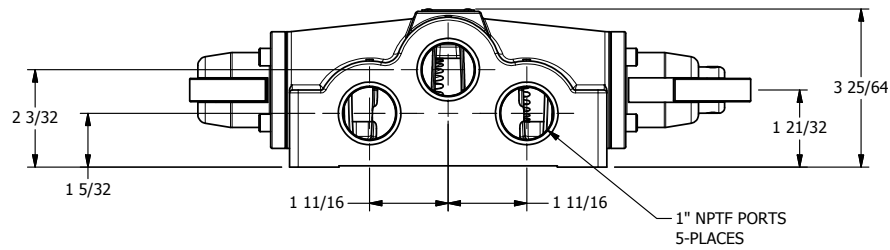

4 3 2 1

**AAA**  
PRODUCTS  
INTERNATIONAL

**AAA PRODUCTS INTERNATIONAL**  
7114 Harry Hines Blvd  
Dallas, TX 75235

TITLE: 1 SIDE PORT, CAM ROLLER, 2 POS,  
FRICTION POS, CAM RTRN,  
ROTATED 90D

DRAWING NO.:  
DIM\_CC8R