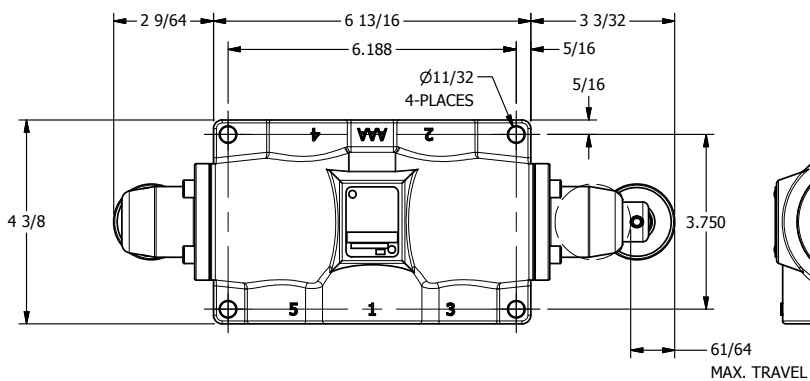

4

3

2

1

AAA
PRODUCTS
INTERNATIONAL

**AAA PRODUCTS
INTERNATIONAL**
7114 Harry Hines Blvd
Dallas, TX 75235

TITLE: **1** SUBPLATE, CAM ROLLER, 2 POS,
FRICTION POS, CAM RTRN,
ROTATED 90D

DRAWING NO.:
DIM_CC8PR