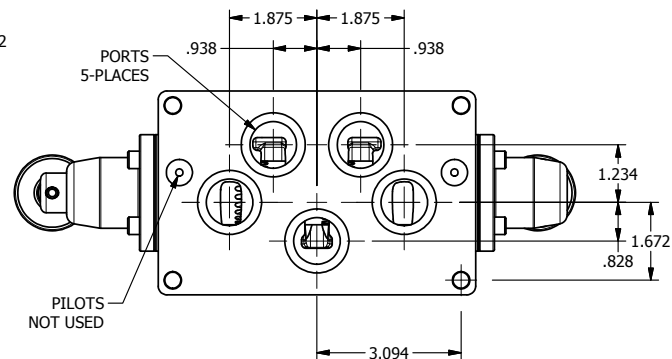

4

3

2

1

AAA
PRODUCTS
INTERNATIONAL

**AAA PRODUCTS
INTERNATIONAL**
7114 Harry Hines Blvd
Dallas, TX 75235

TITLE: **1** SUBPLATE, CAM ROLLER, 2 POS,
FRICTION POS, CAM RTRN,
ROTATED 90D

DRAWING NO.:
DIM_CC8PR