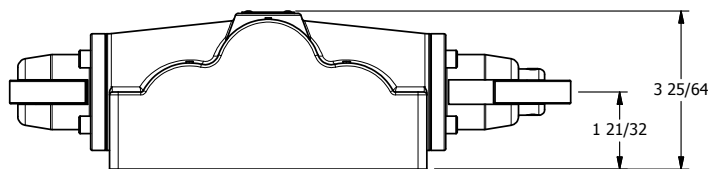

4

3

2

1

AAA
PRODUCTS
INTERNATIONAL

**AAA PRODUCTS
INTERNATIONAL**
7114 Harry Hines Blvd
Dallas, TX 75235

TITLE: **1** SUBPLATE, CAM ROLLER, 2 POS,
FRICTION POS, CAM RTRN,
ROTATED 90D

DRAWING NO.:
DIM_CC8PR