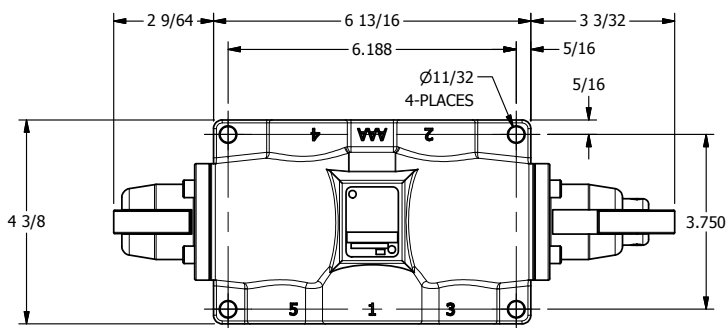

4

3

2

1

B

B

A

A

4

3

2

1

A

A

AAA
PRODUCTS
INTERNATIONAL

**AAA PRODUCTS
INTERNATIONAL**
7114 Harry Hines Blvd
Dallas, TX 75235

TITLE: **1** SUBPLATE, CAM ROLLER, 2 POS,
FRICTION POS, CAM RTRN

DRAWING NO.:
DIM_CC8P

THE INFORMATION CONTAINED WITHIN THIS DOCUMENT IS PROPRIETARY TO AAA PRODUCTS AND MAY NOT BE DISCLOSED WITHOUT PRIOR WRITTEN CONSENT