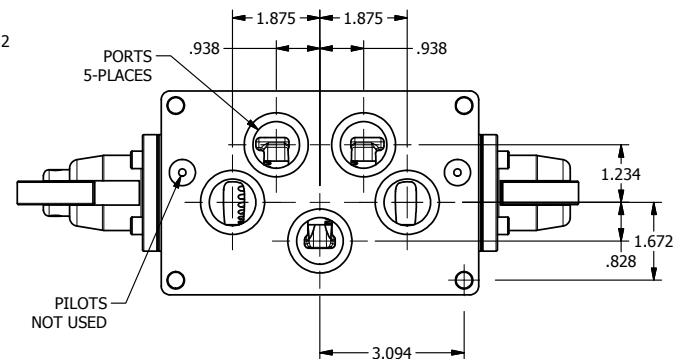

4

3

2

1

B

B

A

A

4

3

2

1

A

A

AAA
PRODUCTS
INTERNATIONAL

**AAA PRODUCTS
INTERNATIONAL**
7114 Harry Hines Blvd
Dallas, TX 75235

TITLE: **1** SUBPLATE, CAM ROLLER, 2 POS,
FRICTION POS, CAM RTRN

DRAWING NO.:
DIM_CC8P

THE INFORMATION CONTAINED WITHIN THIS DOCUMENT IS PROPRIETARY TO AAA PRODUCTS AND MAY NOT BE DISCLOSED WITHOUT PRIOR WRITTEN CONSENT