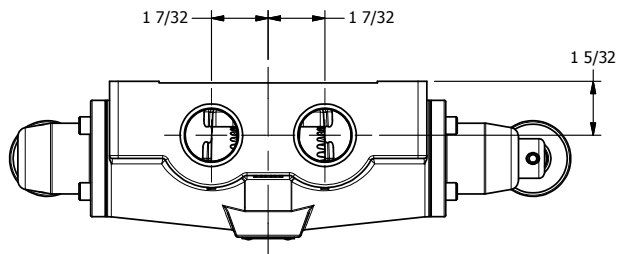

4

3

2

1

**AAA**  
PRODUCTS  
INTERNATIONAL

**AAA PRODUCTS  
INTERNATIONAL**  
7114 Harry Hines Blvd  
Dallas, TX 75235

TITLE: 1" SIDE PORT, CAM ROLLER, 2 POS,  
FRICTION POS, CAM RTRN

DRAWING NO.:  
DIM\_CC8