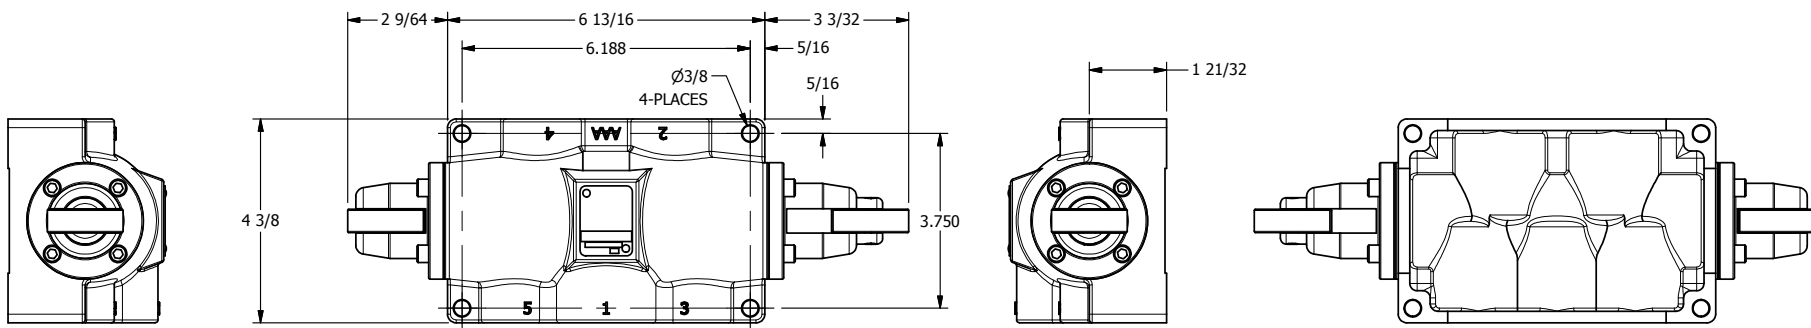

4

3

2

1

**AAA**  
PRODUCTS  
INTERNATIONAL

**AAA PRODUCTS  
INTERNATIONAL**  
7114 Harry Hines Blvd  
Dallas, TX 75235

TITLE: 1" SIDE PORT, CAM ROLLER, 2 POS,  
FRICTION POS, CAM RTRN

DRAWING NO.:  
DIM\_CC8