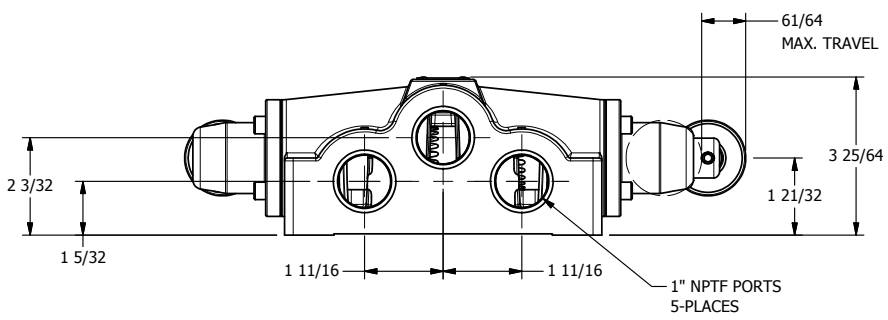

4

3

2

1

**AAA**  
PRODUCTS  
INTERNATIONAL

**AAA PRODUCTS  
INTERNATIONAL**  
7114 Harry Hines Blvd  
Dallas, TX 75235

TITLE: 1" SIDE PORT, CAM ROLLER, 2 POS,  
FRICTION POS, CAM RTRN

DRAWING NO.:  
DIM\_CC8