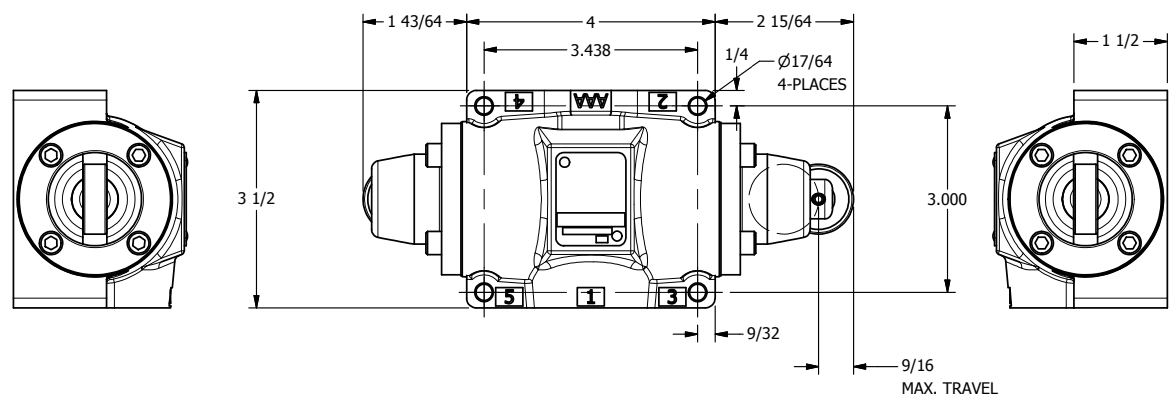

4

3

2

1

AAA
PRODUCTS
INTERNATIONAL

AAA PRODUCTS INTERNATIONAL
7114 Harry Hines Blvd
Dallas, TX 75235

1/2" SIDE PORT, CAM ROLLER, 2 POS,
FRICTION POS, CAM RTRN,
ROTATED 90D

DRAWING NO.:
DIM_CC4R