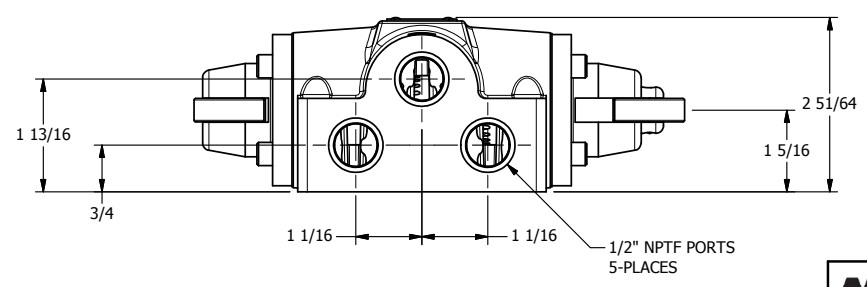

4

3

2

1

AAA
PRODUCTS
INTERNATIONAL

AAA PRODUCTS INTERNATIONAL
7114 Harry Hines Blvd
Dallas, TX 75235

1/2" SIDE PORT, CAM ROLLER, 2 POS,
FRICTION POS, CAM RTRN,
ROTATED 90D

DRAWING NO.:
DIM_CC4R