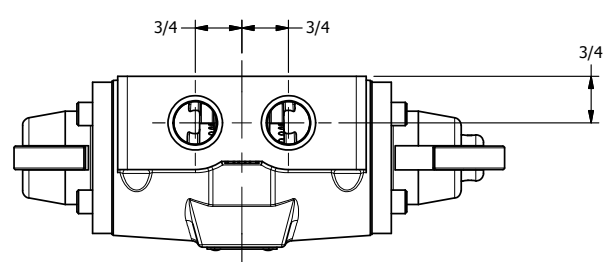

4

3

2

1

AAA
PRODUCTS
INTERNATIONAL

AAA PRODUCTS INTERNATIONAL
7114 Harry Hines Blvd
Dallas, TX 75235

1/2" SIDE PORT, CAM ROLLER, 2 POS,
FRICTION POS, CAM RTRN,
ROTATED 90D

DRAWING NO.:
DIM_CC4R