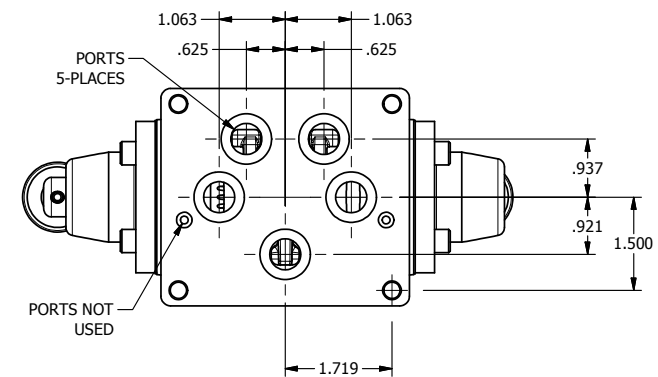

4

3

2

1

B

B

A

A

4

3

2

1

A

A

AAA
PRODUCTS
INTERNATIONAL

**AAA PRODUCTS
INTERNATIONAL**
7114 Harry Hines Blvd
Dallas, TX 75235

1 1/2" SUBPLATE, CAM ROLLER, 2 POS,
FRICTION POS, CAM RTRN,
ROTATED 90D

DRAWING NO.:
DIM_CC4PR

THE INFORMATION CONTAINED WITHIN THIS DOCUMENT IS PROPRIETARY TO AAA PRODUCTS AND MAY NOT BE DISCLOSED WITHOUT PRIOR WRITTEN CONSENT