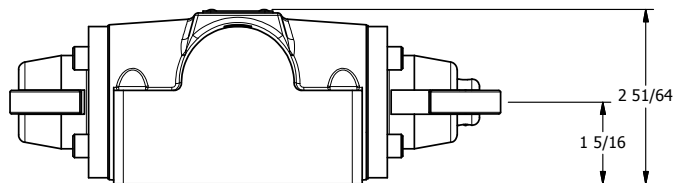

4

3

2

1

A

A

AAA
PRODUCTS
INTERNATIONAL

**AAA PRODUCTS
INTERNATIONAL**
7114 Harry Hines Blvd
Dallas, TX 75235

1 1/2" SUBPLATE, CAM ROLLER, 2 POS,
FRICTION POS, CAM RTRN,
ROTATED 90D

DRAWING NO.:
DIM_CC4PR

THE INFORMATION CONTAINED WITHIN THIS DOCUMENT IS PROPRIETARY TO AAA PRODUCTS AND MAY NOT BE DISCLOSED WITHOUT PRIOR WRITTEN CONSENT