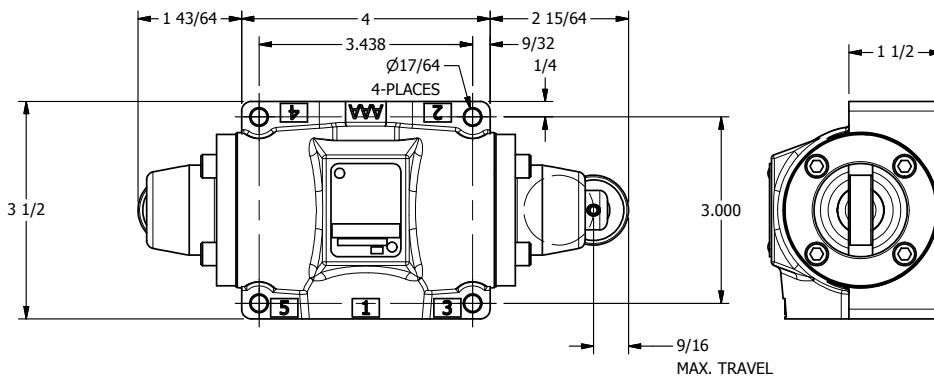

4

3

2

1

B

B

A

A

4

3

2

1

A

A

AAA
PRODUCTS
INTERNATIONAL

**AAA PRODUCTS
INTERNATIONAL**
7114 Harry Hines Blvd
Dallas, TX 75235

1 1/2" SUBPLATE, CAM ROLLER, 2 POS,
FRICTION POS, CAM RTRN,
ROTATED 90D

DRAWING NO.:
DIM_CC4PR

THE INFORMATION CONTAINED WITHIN THIS DOCUMENT IS PROPRIETARY TO AAA PRODUCTS AND MAY NOT BE DISCLOSED WITHOUT PRIOR WRITTEN CONSENT