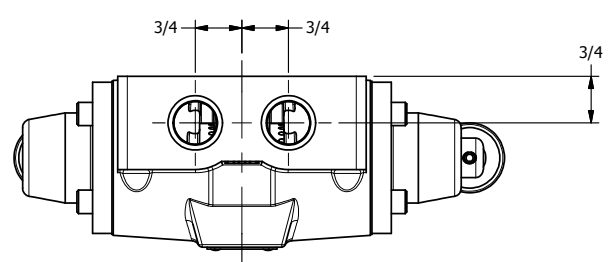

4

3

2

1

AAA
PRODUCTS
INTERNATIONAL

**AAA PRODUCTS
INTERNATIONAL**
7114 Harry Hines Blvd
Dallas, TX 75235

TITLE
1/2" SIDE PORT, CAM ROLLER, 2 POS,
FRICTION POS, CAM RTRN

DRAWING NO.:
DIM_CC4