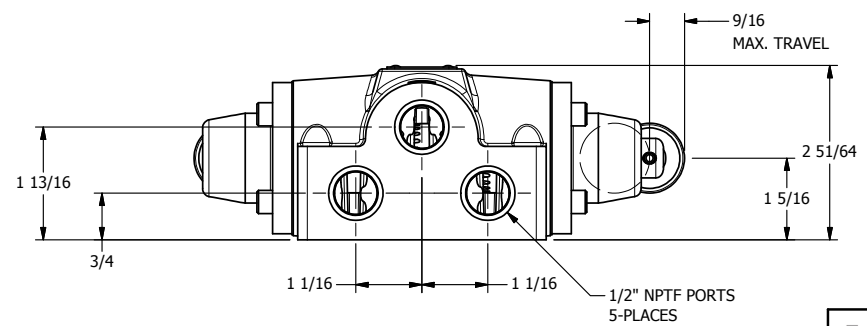

4

3

2

1

AAA
PRODUCTS
INTERNATIONAL

**AAA PRODUCTS
INTERNATIONAL**
7114 Harry Hines Blvd
Dallas, TX 75235

TITLE
1/2" SIDE PORT, CAM ROLLER, 2 POS,
FRICTION POS, CAM RTRN

DRAWING NO.:
DIM_CC4