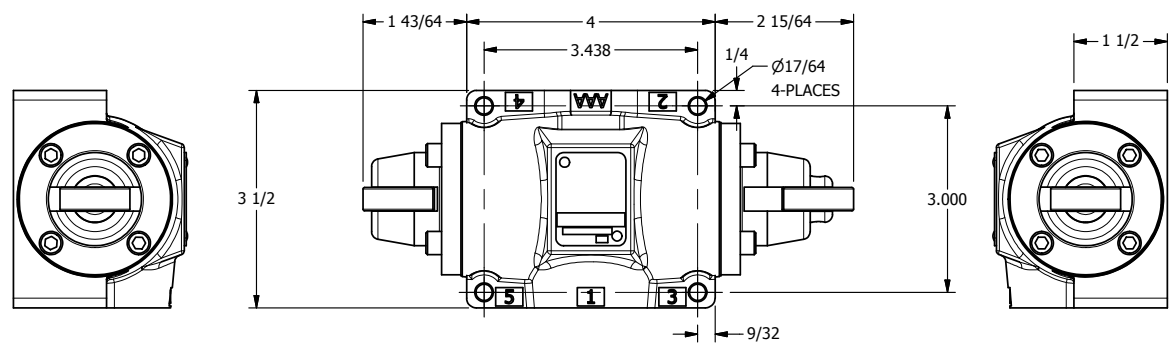

4

3

2

1

AAA
PRODUCTS
INTERNATIONAL

**AAA PRODUCTS
INTERNATIONAL**
7114 Harry Hines Blvd
Dallas, TX 75235

TITLE
1/2" SIDE PORT, CAM ROLLER, 2 POS,
FRICTION POS, CAM RTRN

DRAWING NO.:
DIM_CC4