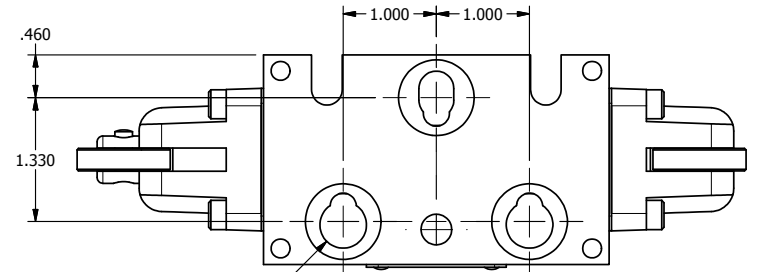

3/8" NPTF PORTS
2-PLACES

TIE ROD LOCATIONS
3-PLACES

PORTS
3-PLACES

AAA
PRODUCTS
INTERNATIONAL

**AAA PRODUCTS
INTERNATIONAL**
7114 Harry Hines Blvd
Dallas, TX 75235

TITLE: 3/8" STACK, CAM ROLLER, 2 POS,
CAM RTRN, CAM ROTATED 90D

DRAWING NO.:
DIM_BCC3R

THE INFORMATION CONTAINED WITHIN THIS DOCUMENT IS PROPRIETARY TO AAA PRODUCTS AND MAY NOT BE DISCLOSED WITHOUT PRIOR WRITTEN CONSENT