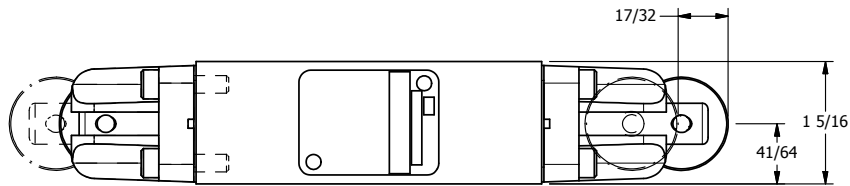

3/8" NPTF PORTS
2-PLACES

TIE ROD LOCATIONS
3-PLACES

PORTS
3-PLACES

AAA
PRODUCTS
INTERNATIONAL

**AAA PRODUCTS
INTERNATIONAL**
7114 Harry Hines Blvd
Dallas, TX 75235

TITLE: 3/8" STACK, CAM ROLLER, 2 POS,
CAM RTRN, CAM ROTATED 90D