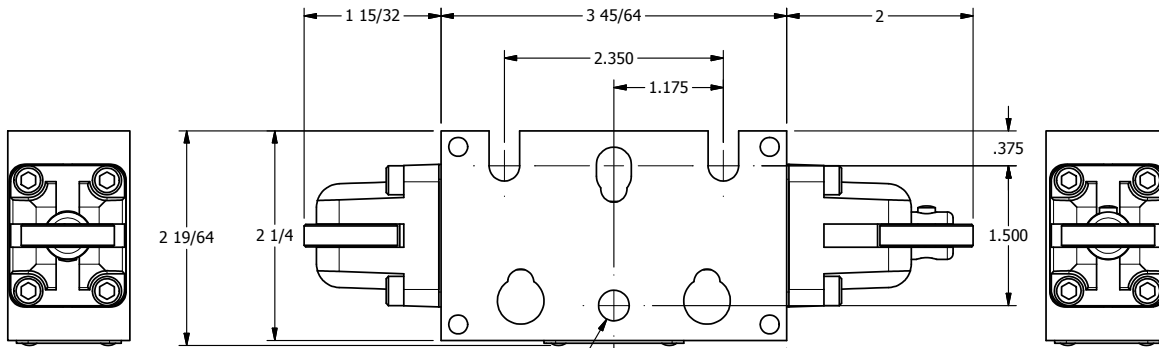

3/8" NPTF PORTS
2-PLACES

TIE ROD LOCATIONS
3-PLACES

PORTS
3-PLACES

AAA
PRODUCTS
INTERNATIONAL

**AAA PRODUCTS
INTERNATIONAL**
7114 Harry Hines Blvd
Dallas, TX 75235

TITLE: 3/8" STACK, CAM ROLLER, 2 POS,
CAM RTRN, CAM ROTATED 90D

DRAWING NO.:
DIM_BCC3R

THE INFORMATION CONTAINED WITHIN THIS DOCUMENT IS PROPRIETARY TO AAA PRODUCTS AND MAY NOT BE DISCLOSED WITHOUT PRIOR WRITTEN CONSENT