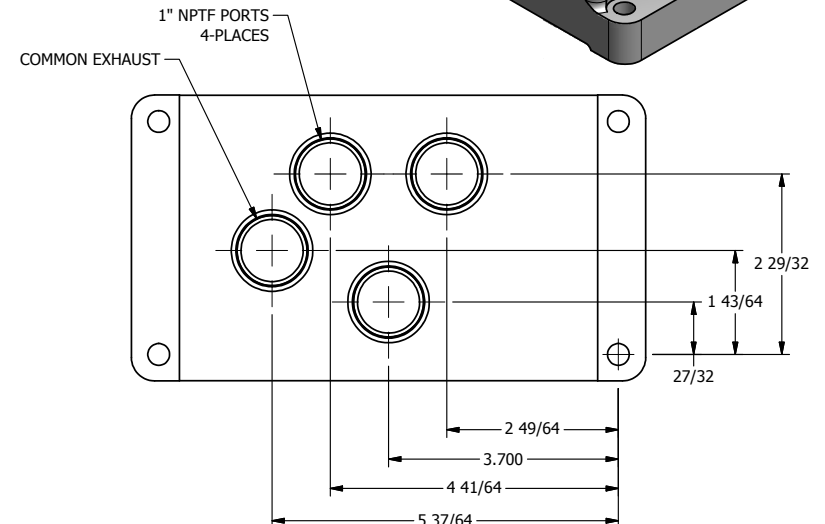

4 3 2 1

4 3 2 1

	<b>AAA PRODUCTS INTERNATIONAL</b> 7114 Harry Hines Blvd Dallas, TX 75235	TITLE: 1" NPTF SUBPLATE, SINGLE EXHAUST, BOTTOM PORTS, WITHOUT PILOTS	PART NO.: DIM_SP8-2N
--	--	---	----------------------