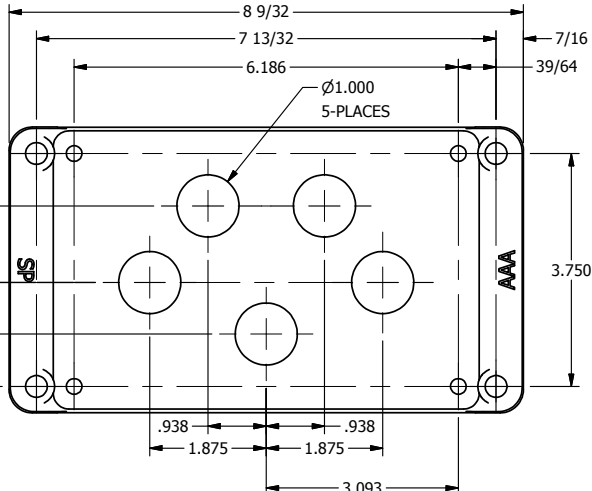

4 3 2 1

4 3 2 1

	<b>AAA PRODUCTS INTERNATIONAL</b> 7114 Harry Hines Blvd Dallas, TX 75235	TITLE: 1" NPTF SUBPLATE, SINGLE EXHAUST, BOTTOM PORTS, WITHOUT PILOTS	PART NO.: DIM_SP8-2N
--	--	---	----------------------