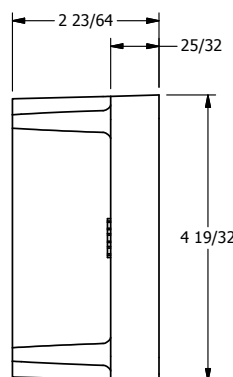

4 3 2 1

4 3 2 1

	<b>AAA PRODUCTS INTERNATIONAL</b> 7114 Harry Hines Blvd Dallas, TX 75235	TITLE: 1" NPTF SUBPLATE, SINGLE EXHAUST, BOTTOM PORTS, WITHOUT PILOTS	PART NO.: DIM_SP8-2N
--	--	---	----------------------