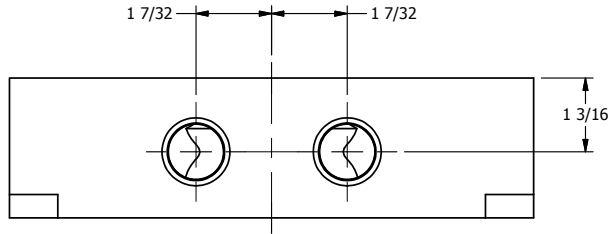

4 | 3 | 2 | 1

B

B

A

A

4 | 3 | 2 | 1

TITLE: 3/4" NPTF SUBPLATE,
SINGLE EXHAUST, SIDE PORTS,
WITH PILOTS

PART NO.: DIM_SP6-4