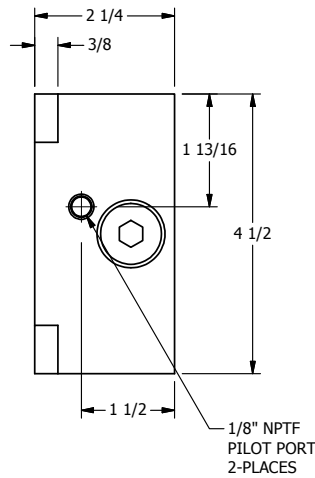

4 | 3 | 2 | 1

B

B

A

A

4 | 3 | 2 | 1

TITLE: 3/4" NPTF SUBPLATE,
SINGLE EXHAUST, SIDE PORTS,
WITH PILOTS

PART NO.: DIM_SP6-4