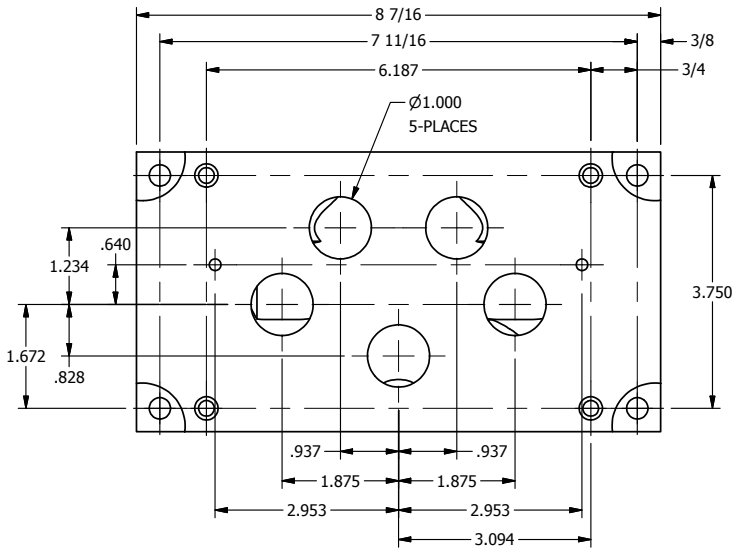

4 | 3 | 2 | 1

B

B

A

A

4 | 3 | 2 | 1

TITLE: 3/4" NPTF SUBPLATE,
SINGLE EXHAUST, SIDE PORTS,
WITH PILOTS

PART NO.: DIM_SP6-4