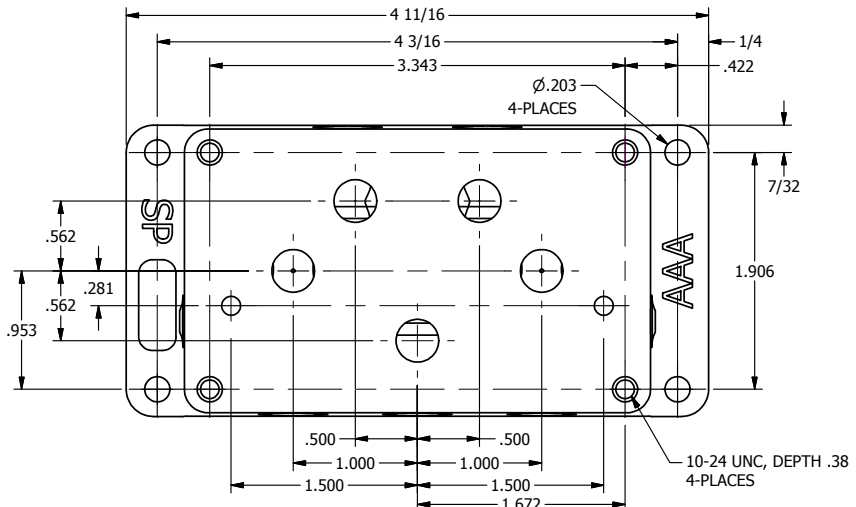

4

3

2

1

AAA
PRODUCTS
INTERNATIONAL

AAA PRODUCTS INTERNATIONAL
7114 Harry Hines Blvd
Dallas, TX 75235

TITLE: 1/4" NPTF SUBPLATE,
SIDE PORTS, WITH PILOTS

PART NO.: DIM_SP2-3