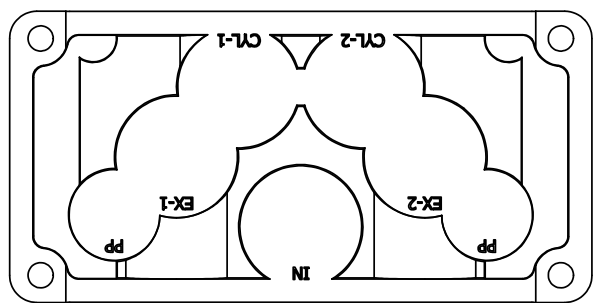

4

3

2

1

AAA
PRODUCTS
INTERNATIONAL

AAA PRODUCTS INTERNATIONAL
7114 Harry Hines Blvd
Dallas, TX 75235

TITLE: 1/4" NPTF SUBPLATE,
SIDE PORTS, WITH PILOTS

PART NO.: DIM_SP2-3