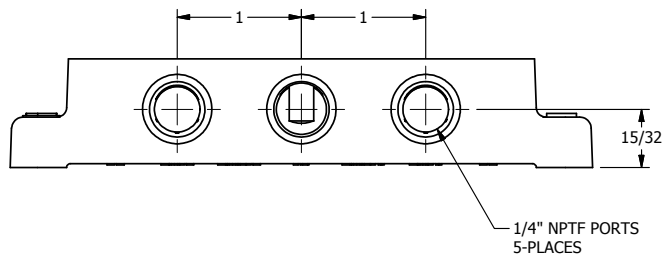

4

3

2

1

AAA
PRODUCTS
INTERNATIONAL

AAA PRODUCTS INTERNATIONAL
7114 Harry Hines Blvd
Dallas, TX 75235

TITLE: 1/4" NPTF SUBPLATE,
SIDE PORTS, WITH PILOTS

PART NO.: DIM_SP2-3