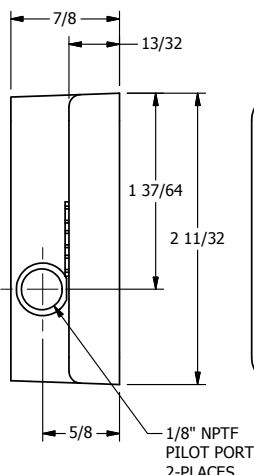

4

3

2

1

AAA
PRODUCTS
INTERNATIONAL

AAA PRODUCTS INTERNATIONAL
7114 Harry Hines Blvd
Dallas, TX 75235

TITLE: 1/4" NPTF SUBPLATE,
SIDE PORTS, WITH PILOTS

PART NO.: DIM_SP2-3