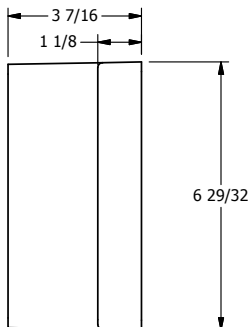

4

3

2

1

4

3

2

1

TITLE: **1-1/2" NPTF SUBPLATE,
SINGLE EXHAUST, BOTTOM PORTS,
WITH PILOTS**

PART NO.: **DIM_SP12-2**

THE INFORMATION CONTAINED WITHIN THIS DOCUMENT IS PROPRIETARY TO AAA PRODUCTS AND MAY NOT BE DISCLOSED WITHOUT PRIOR WRITTEN CONSENT