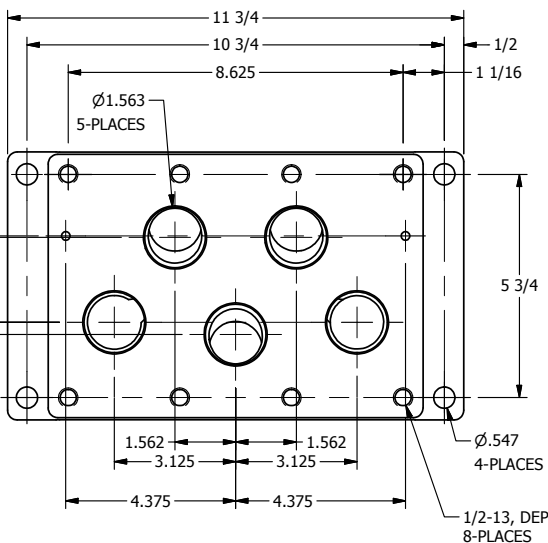

4

3

2

1

4

3

2

1

TITLE: **1-1/2" NPTF SUBPLATE,
SINGLE EXHAUST, BOTTOM PORTS,
WITH PILOTS**

PART NO.: **DIM_SP12-2**

THE INFORMATION CONTAINED WITHIN THIS DOCUMENT IS PROPRIETARY TO AAA PRODUCTS AND MAY NOT BE DISCLOSED WITHOUT PRIOR WRITTEN CONSENT