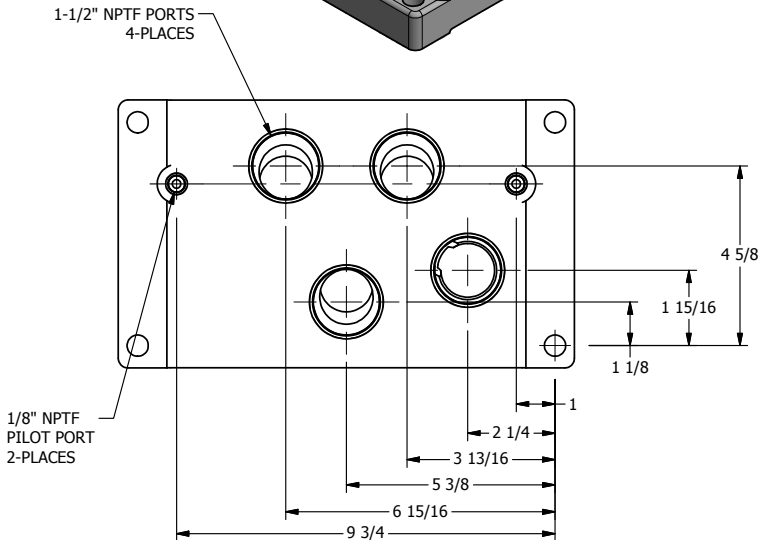

4

3

2

1

4

3

2

1

TITLE: **1-1/2" NPTF SUBPLATE,
SINGLE EXHAUST, BOTTOM PORTS,
WITH PILOTS**

PART NO.: **DIM_SP12-2**

THE INFORMATION CONTAINED WITHIN THIS DOCUMENT IS PROPRIETARY TO AAA PRODUCTS AND MAY NOT BE DISCLOSED WITHOUT PRIOR WRITTEN CONSENT