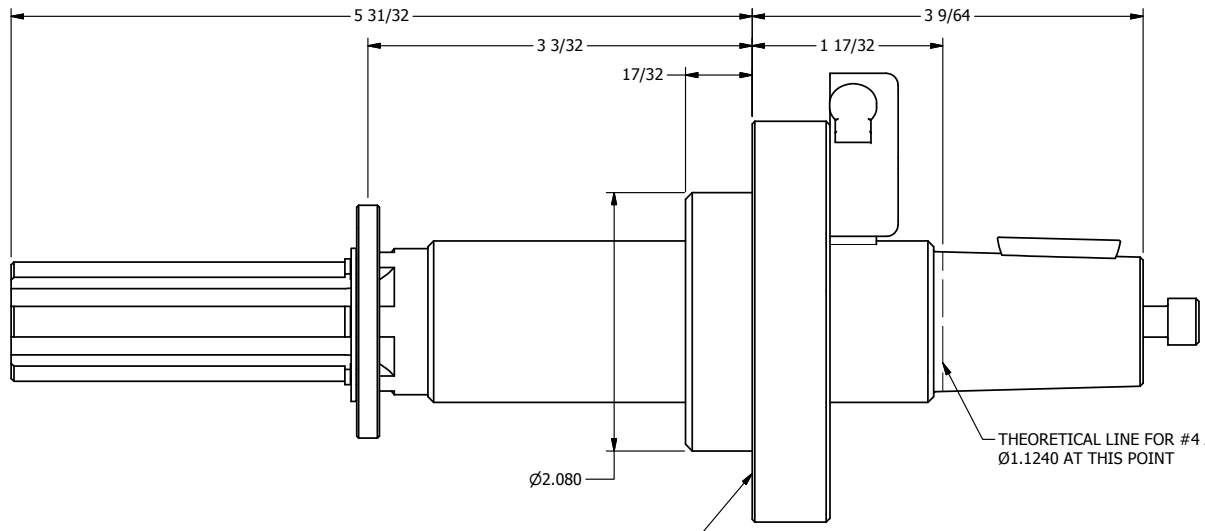

4 | 3 | 2 | 1

B | A

B | A

4 | 3 | 2 | 1

**AAA**  
PRODUCTS  
INTERNATIONAL

**AAA PRODUCTS INTERNATIONAL**  
7114 Harry Hines Blvd  
Dallas, TX 75235

TITLE LEAD SCREW, MUST SPECIFY PITCH,  
JIFFY TAP

DRAWING NO.:  
DIM\_LS-X