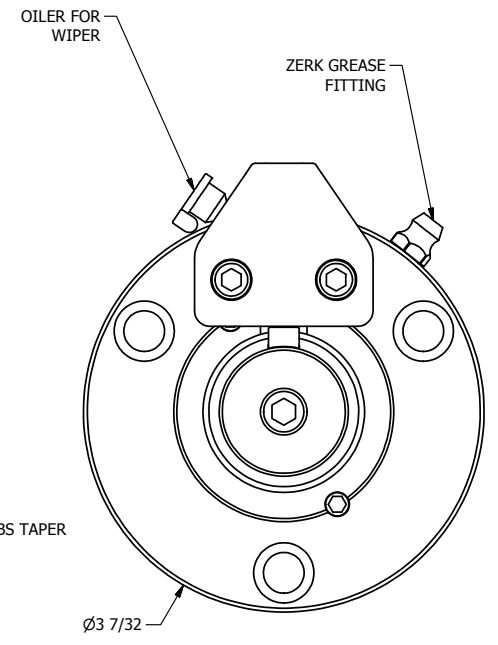

4 | 3 | 2 | 1

B | A

B | A

4 | 3 | 2 | 1

**AAA**  
PRODUCTS  
INTERNATIONAL

**AAA PRODUCTS INTERNATIONAL**  
7114 Harry Hines Blvd  
Dallas, TX 75235

TITLE LEAD SCREW, MUST SPECIFY PITCH,  
JIFFY TAP

DRAWING NO.:  
DIM\_LS-X